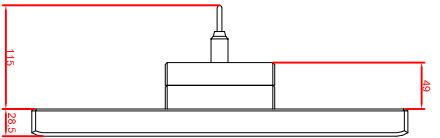

front view

left view

rear view

CP7802-0000-M235

connection-console

Rital CP6508.020

Rital CP6501.170

main dimensions and
fixing points

front view

left view

rear view