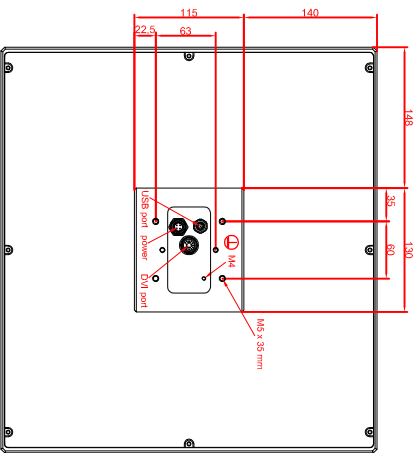

front view

left view

rear view

CP7802-0000-M235

connection-console

Rital CP6508.020

Rital CP6501.170

main dimensions and
fixing points

front view

left view

rear view