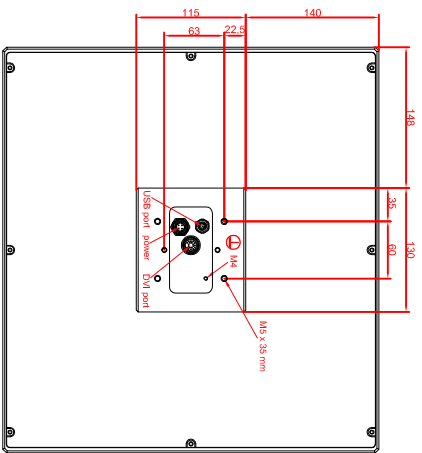

front view

left view

rear view

CP7802-0000-M235

connection-console

Rital CP6508.020

Rital CP6501.170

main dimensions and
fixing points

front view

left view

rear view