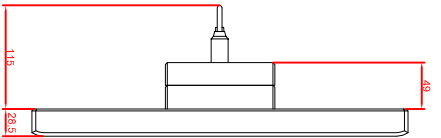

front view

left view

rear view

CP7802-0000-M235

connection-console

Rital CP6508.020

Rital CP6501.170

main dimensions and
fixing points

front view

left view

rear view