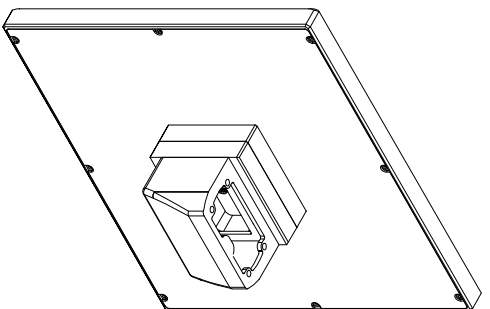

front view

left view

rear view

CP7802-0000-M235

connection-console

Rital CP6508.020

Rital CP6501.170

main dimensions and
fixing points

front view

left view

rear view