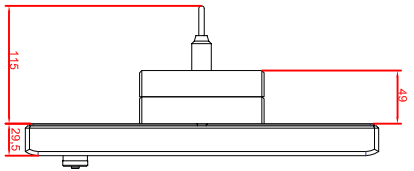

front view

left view

rear view

CP7801-0020-M235
 connection-console
 Ritlal CP6508.020
 Ritlal CP6501.170

main dimensions and
 fixing points

front view

left view

rear view