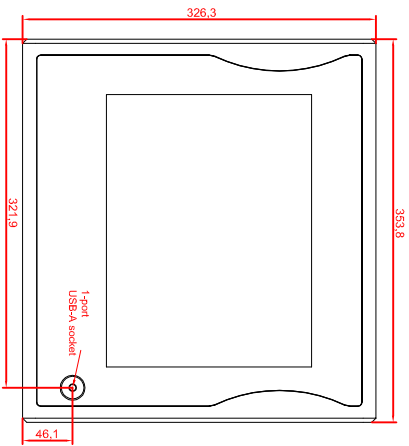

front view

left view

rear view

CP7801-0020-M235
 connection-console
 Ritlal CP6508.020
 Ritlal CP6501.170

main dimensions and
 fixing points

front view

left view

rear view