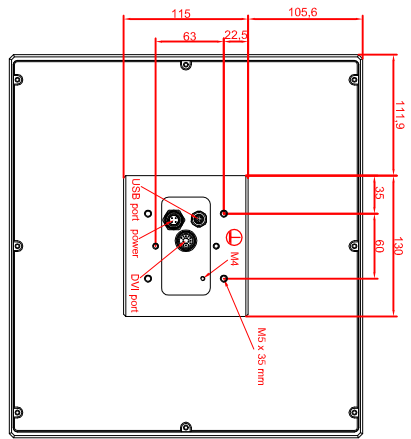

front view

left view

rear view

CP7801-0020-M235
 connection-console
 Ritlal CP6508.020
 Ritlal CP6501.170

main dimensions and
 fixing points

front view

left view

rear view