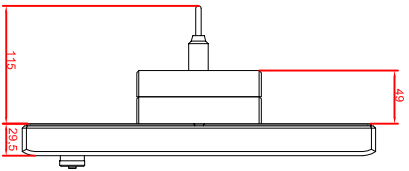

front view

left view

rear view

CP7801-0020-M235
 connection-console
 Ritlal CP6508.020
 Ritlal CP6501.170

main dimensions and
 fixing points

front view

left view

rear view