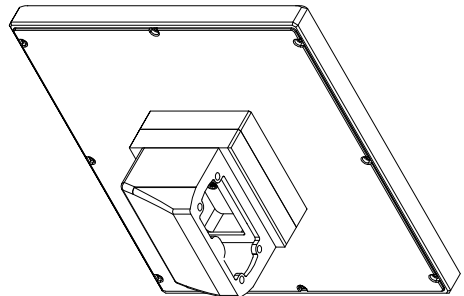

front view

left view

rear view

CP7801-0020-M235
 connection-console
 Ritlal CP6508.020
 Ritlal CP6501.170

main dimensions and
 fixing points

front view

left view

rear view