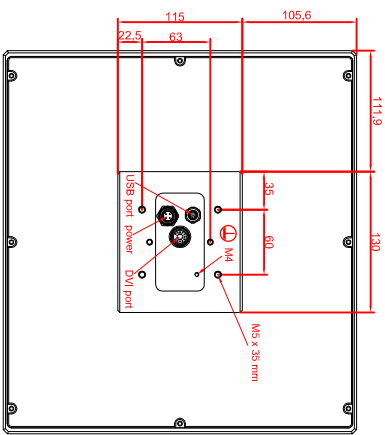

front view

left view

rear view

CP7801-0020-M235
 connection-console
 Ritlal CP6508.020
 Ritlal CP6501.170

main dimensions and
 fixing points

front view

left view

rear view