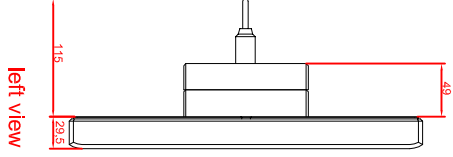

CP7801-0001-M235
connection-console
Rittal CP6508.020
Rittal CP6501.170
main dimensions and
fixing points

front view

left view

rear view

front view

left view

rear view