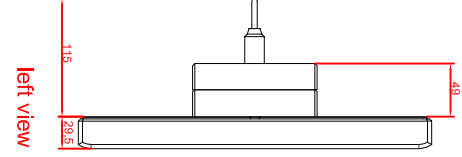

CP7801-0001-M235
connection-console
Rittal CP6508.020
Rittal CP6501.170
main dimensions and
fixing points

front view

left view

rear view

front view

left view

rear view