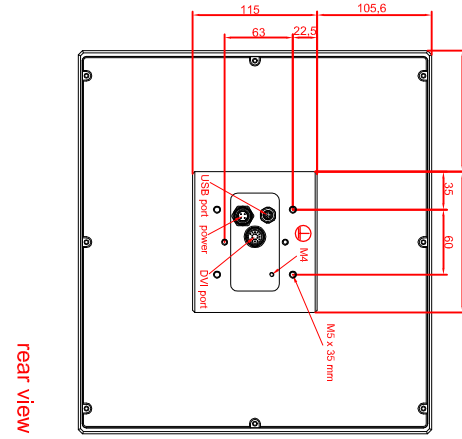

CP7801-0001-M235
connection-console
Rittal CP6508.020
Rittal CP6501.170
main dimensions and
fixing points

front view

left view

rear view

front view

left view

rear view