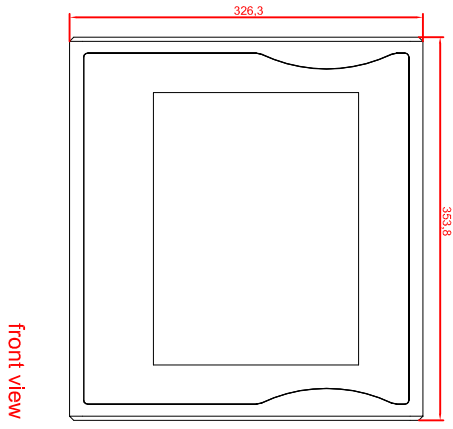

CP7801-0001-M235
connection-console
Rittal CP6508.020
Rittal CP6501.170
main dimensions and
fixing points

front view

left view

rear view

front view

left view

rear view