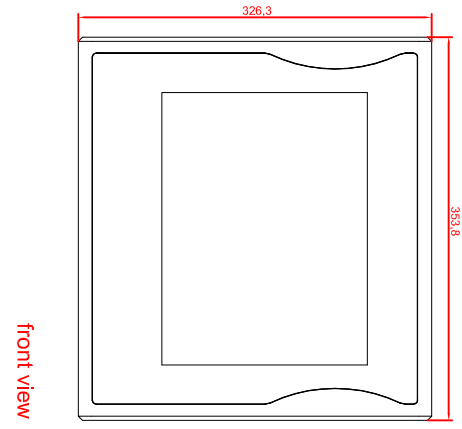

CP7801-0001-M235
connection-console
Rittal CP6508.020
Rittal CP6501.170
main dimensions and
fixing points

front view

left view

rear view

front view

left view

rear view