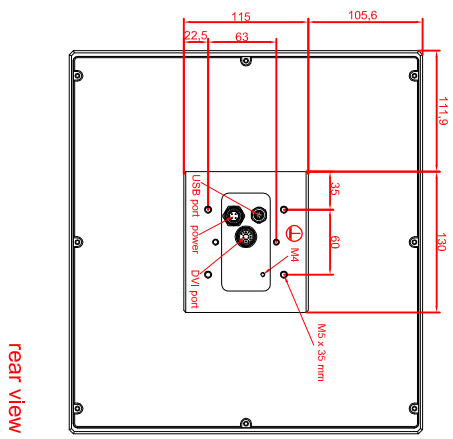

CP7801-0001-M235
connection-console
Rittal CP6508.020
Rittal CP6501.170
main dimensions and
fixing points

front view

left view

rear view

front view

left view

rear view