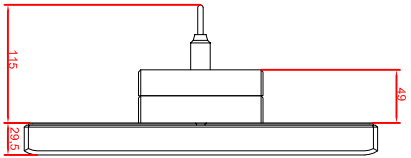

front view

left view

rear view

CP7801-0000-M235  
 connection-console  
 Ritlal CP6508.020  
 Ritlal CP6501.170  
 main dimensions and  
 fixing points

front view

left view

rear view