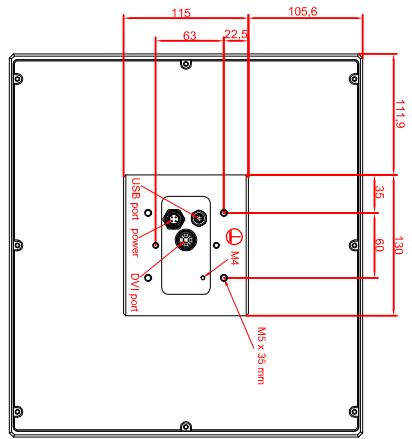

front view

left view

rear view

CP7801-0000-M235  
 connection-console  
 Ritlal CP6508.020  
 Ritlal CP6501.170  
 main dimensions and  
 fixing points

front view

left view

rear view