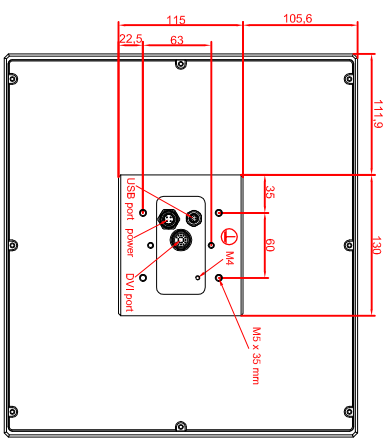

front view

left view

rear view

CP7801-0000-M235  
 connection-console  
 Ritlal CP6508.020  
 Ritlal CP6501.170  
 main dimensions and  
 fixing points

front view

left view

rear view