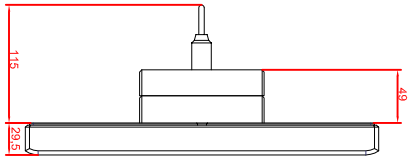

front view

left view

rear view

CP7801-0000-M235  
 connection-console  
 Ritlal CP6508.020  
 Ritlal CP6501.170  
 main dimensions and  
 fixing points

front view

left view

rear view