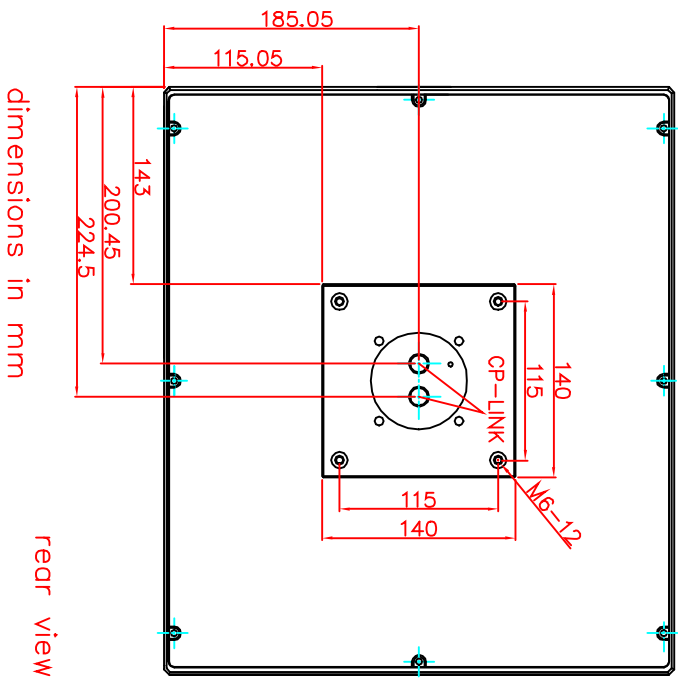

CP7031—0002—M122

Tilting adapter for
Rittal Tragsystem

1. Art.Nr. CP6527.000
2. Art.Nr. CP6529.000

main dimensions and
fixing points

dimensions in mm

rear view

right view

front view