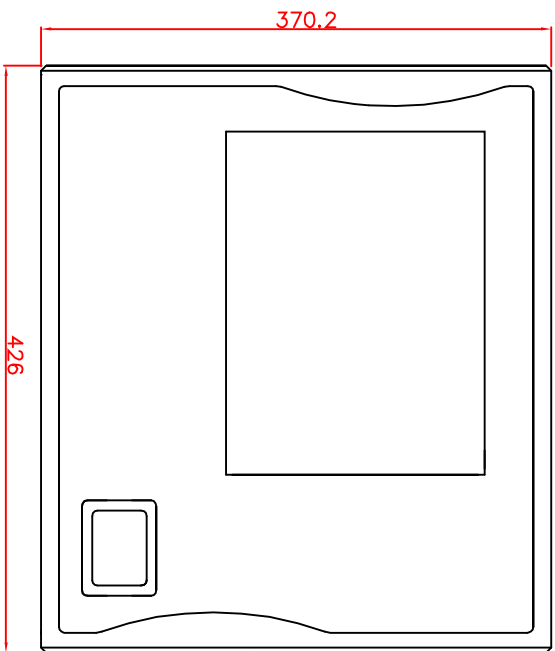

CP7031—0002—M122

Tilting adapter for
Rittal Tragsystem

1. Art.Nr. CP6527.000
2. Art.Nr. CP6529.000

main dimensions and
fixing points

dimensions in mm

rear view

right view

front view