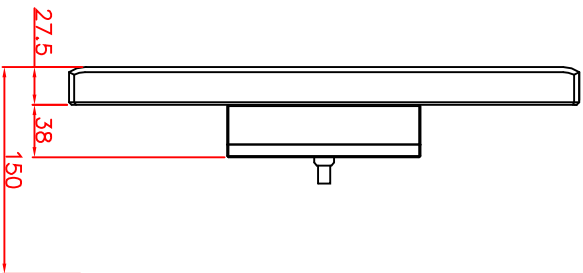

CP7031—0002—M122

Tilting adapter for
Rittal Tragsystem

1. Art.Nr. CP6527.000
2. Art.Nr. CP6529.000

main dimensions and
fixing points

dimensions in mm

rear view

right view

front view