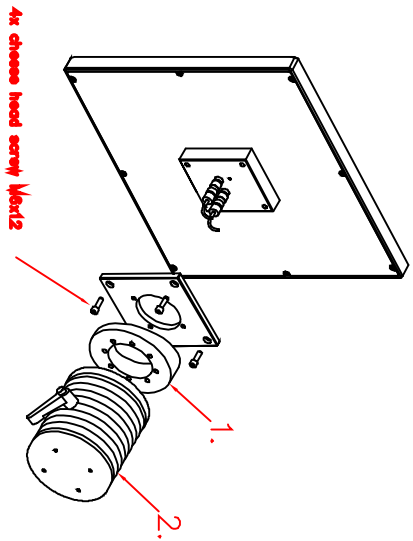

CP7031—0002—M122

Tilting adapter for
Rittal Tragsystem

1. Art.Nr. CP6527.000
2. Art.Nr. CP6529.000

main dimensions and
fixing points

dimensions in mm

rear view

right view

front view