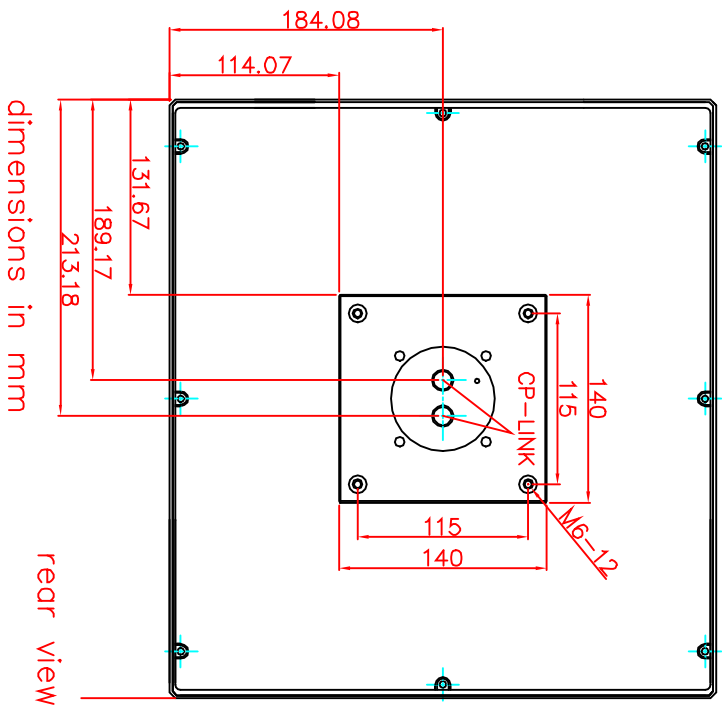

CP7030-0002-M122

Tilting adapter for
Rittal Tragsystem

1. Art.Nr. CP6527.000
2. Art.Nr. CP6529.000

main dimensions and
fixing points

rear view

right view

front view

dimensions in mm