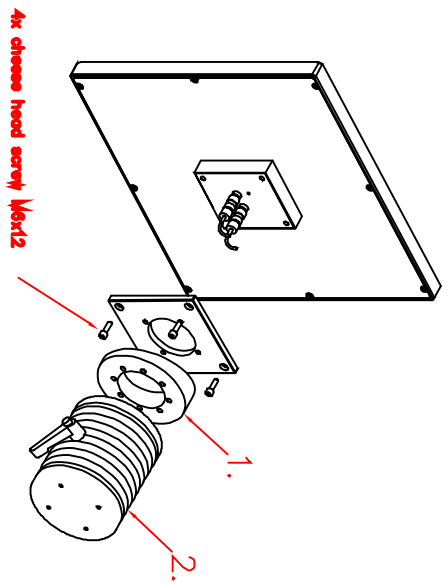

CP7030-0002-M122

Tilting adapter for
Rittal Tragsystem

1. Art.Nr. CP6527.000
2. Art.Nr. CP6529.000

main dimensions and
fixing points

rear view

right view

front view

dimensions in mm