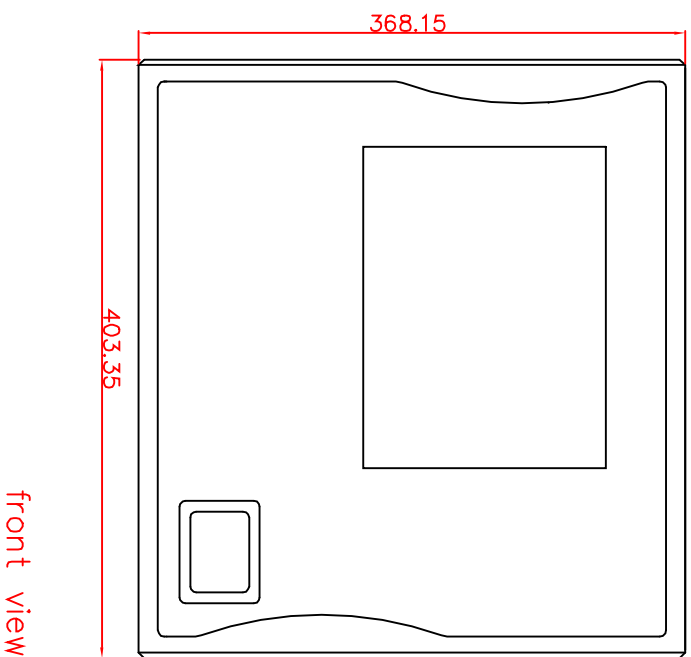

CP7030-0002-M122

Tilting adapter for
Rittal Tragsystem

1. Art.Nr. CP6527.000
2. Art.Nr. CP6529.000

main dimensions and
fixing points

rear view

right view

front view

dimensions in mm