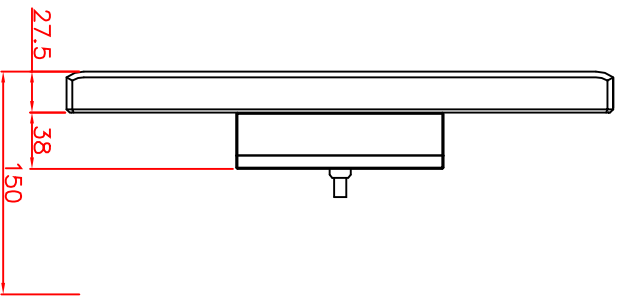

CP7030-0002-M122

Tilting adapter for
Rittal Tragsystem

1. Art.Nr. CP6527.000
2. Art.Nr. CP6529.000

main dimensions and
fixing points

rear view

right view

front view

dimensions in mm