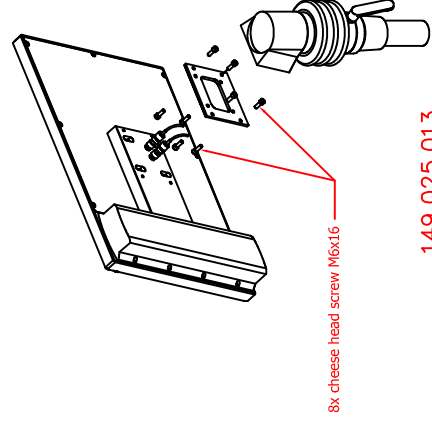

bottom view

front view

rear view

left view

8x cheese head screw M6x16

149.025.013

CP7022-0001-E667
arm adapter for
Rolec - Tara - suspension adaptor
146.025.019

main dimensions and
fixing points

dimensions in mm