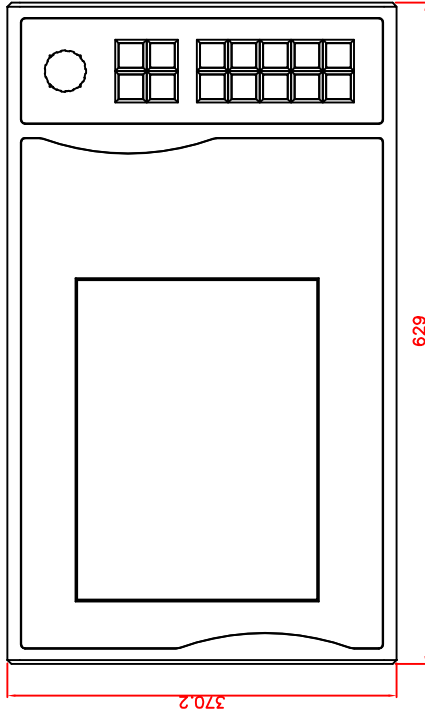

bottom view

front view

rear view

left view

8x cheese head screw M6x16

149.025.013

CP7022-0001-E667
arm adapter for
Rolec - Tara - suspension adaptor
146.025.019

main dimensions and
fixing points

dimensions in mm