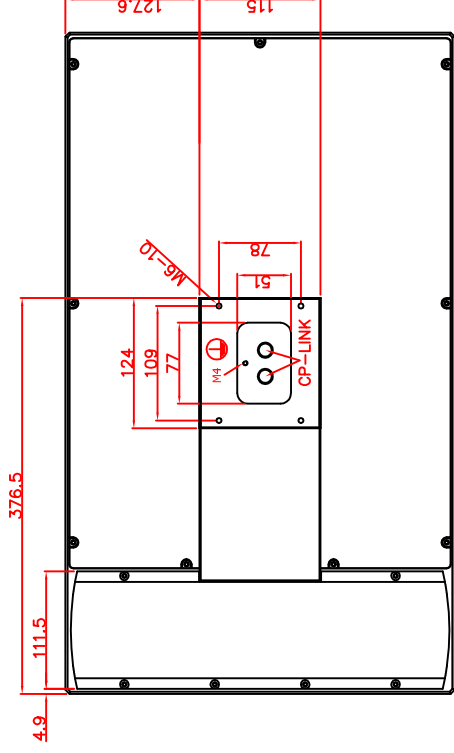

bottom view

front view

rear view

left view

8x cheese head screw M6x16

149.025.013

CP7022-0001-E667
arm adapter for
Rolec - Tara - suspension adaptor
146.025.019

main dimensions and
fixing points

dimensions in mm