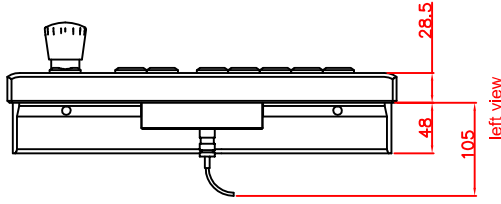

bottom view

front view

rear view

left view

8x cheese head screw M6x16

149.025.013

CP7022-0001-E667
arm adapter for
Rolec - Tara - suspension adaptor
146.025.019

main dimensions and
fixing points

dimensions in mm