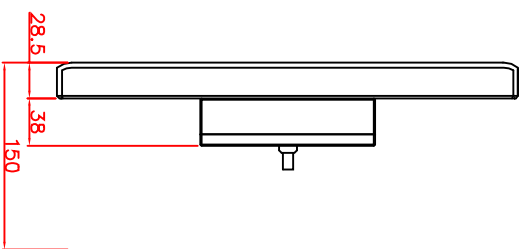

CP7022-0000-M122

Tilting adapter for
Rittal Tragsystem

1. Art.Nr. CP6527.000
2. Art.Nr. CP6529.000

main dimensions and
fixing points

rear view

right view

front view

dimensions in mm