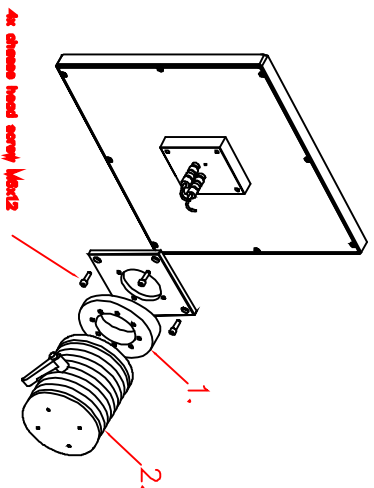

CP7022-0000-M122

Tilting adapter for
Rittal Tragsystem

1. Art.Nr. CP6527.000
2. Art.Nr. CP6529.000

main dimensions and
fixing points

rear view

right view

front view

dimensions in mm