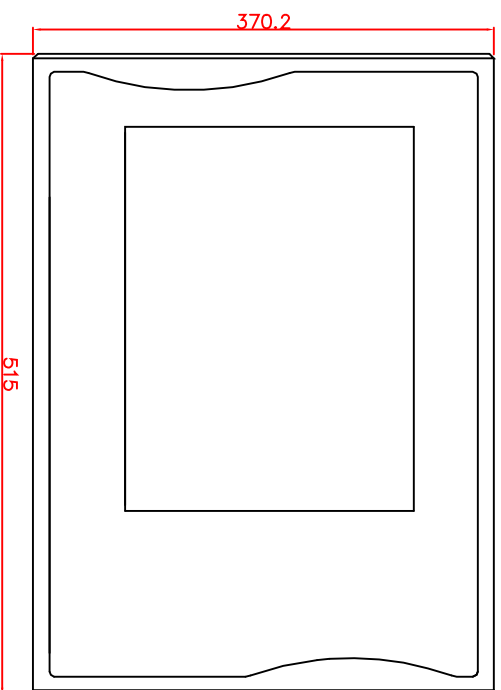

CP7022-0000-M122

Tilting adapter for
Rittal Tragsystem

1. Art.Nr. CP6527.000
2. Art.Nr. CP6529.000

main dimensions and
fixing points

rear view

right view

front view

dimensions in mm