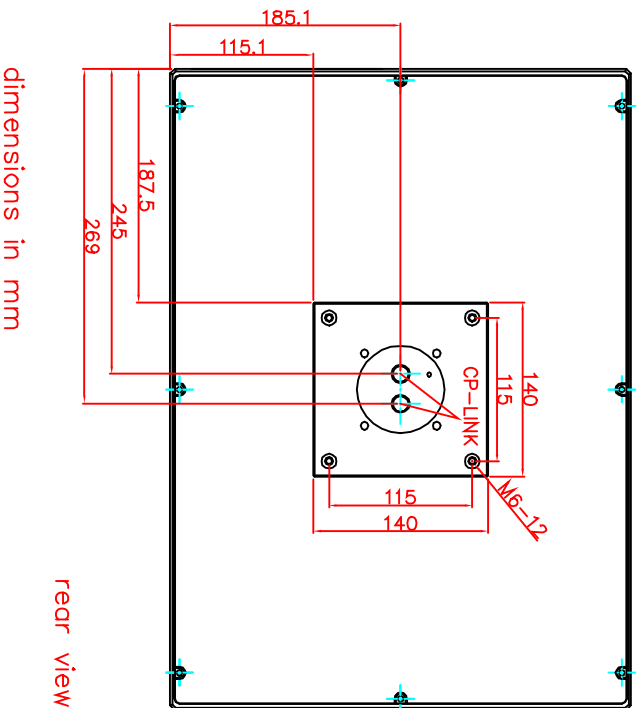

CP7022-0000-M122

Tilting adapter for
Rittal Tragsystem

1. Art.Nr. CP6527.000
2. Art.Nr. CP6529.000

main dimensions and
fixing points

rear view

right view

front view

dimensions in mm