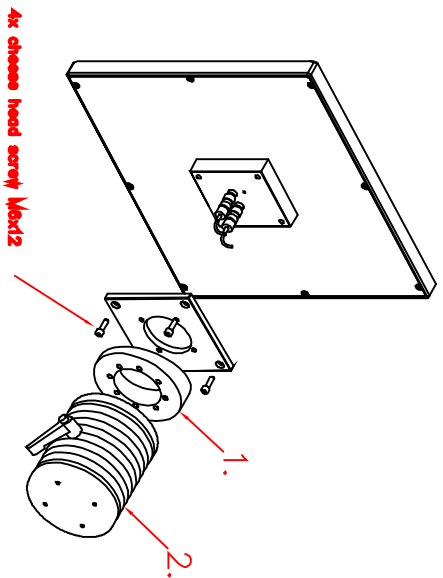

CP7021-0001-M122

Tilting adapter for
Rittal Tragsystem

1. Art.Nr. CP6527.000
2. Art.Nr. CP6529.000

main dimensions and
fixing points

dimensions in mm

rear view

right view

front view