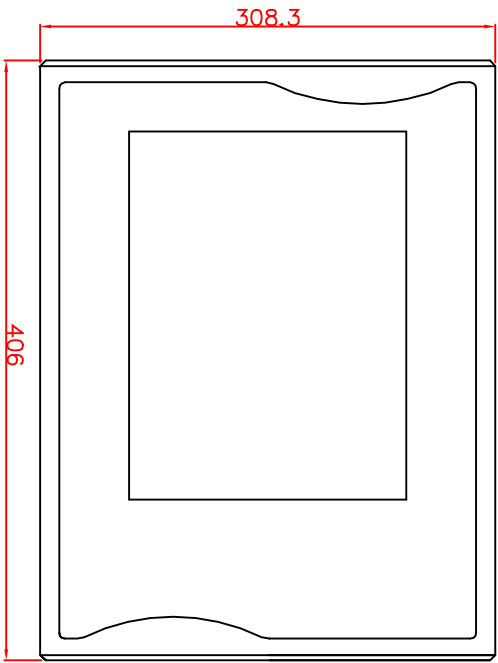

CP7021-0001-M122

Tilting adapter for
Rittal Tragsystem

1. Art.Nr. CP6527.000
2. Art.Nr. CP6529.000

main dimensions and
fixing points

dimensions in mm

rear view

right view

front view