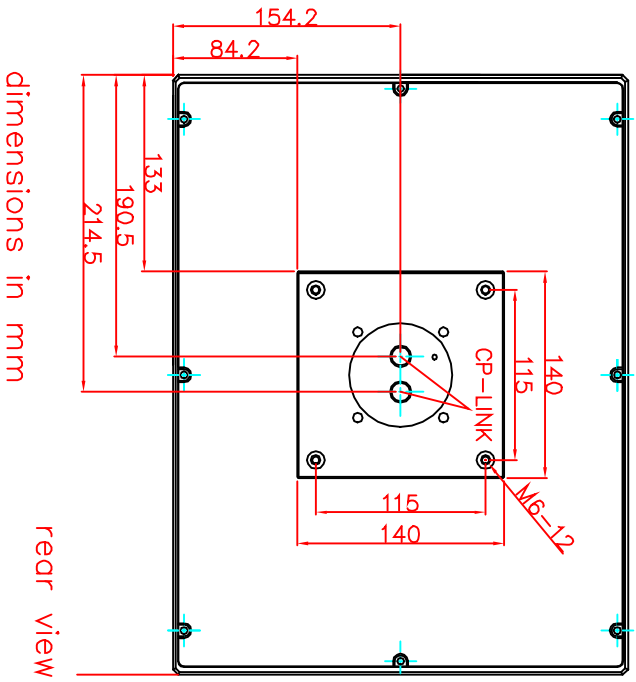

CP7021-0001-M122

Tilting adapter for
Rittal Tragsystem

1. Art.Nr. CP6527.000
2. Art.Nr. CP6529.000

main dimensions and
fixing points

dimensions in mm

rear view

right view

front view