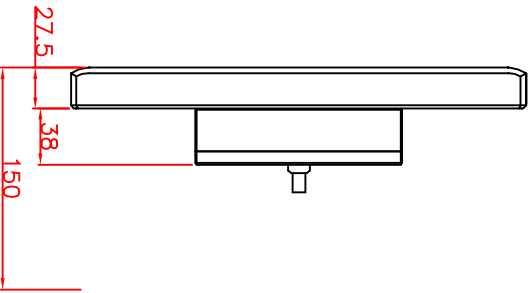

CP7021-0001-M122

Tilting adapter for
Rittal Tragsystem

1. Art.Nr. CP6527.000
2. Art.Nr. CP6529.000

main dimensions and
fixing points

dimensions in mm

rear view

right view

front view