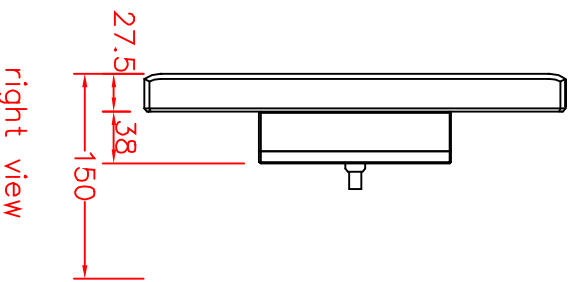

CP7020-0002-M122

Tilting adapter for  
Rittal Tragsystem

1. Art.Nr. CP6527.000
2. Art.Nr. CP6529.000

main dimensions and  
fixing points

rear view

right view

front view

dimensions in mm