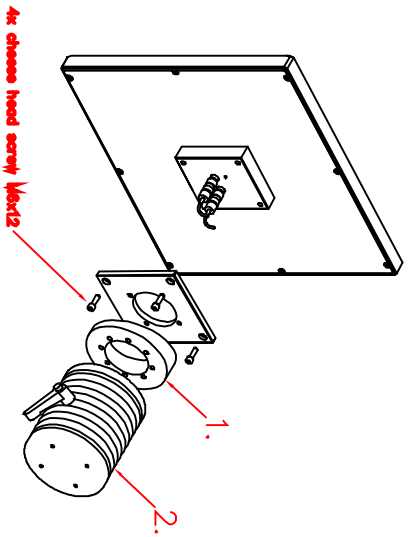

CP7020-0002-M122

Tilting adapter for  
Rittal Tragsystem

1. Art.Nr. CP6527.000
2. Art.Nr. CP6529.000

main dimensions and  
fixing points

rear view

right view

front view

dimensions in mm