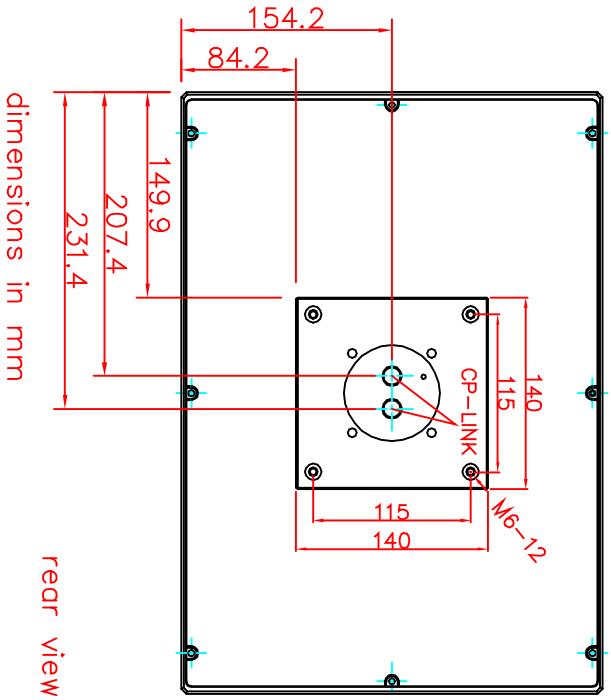

CP7020-0002-M122

Tilting adapter for  
Rittal Tragsystem

1. Art.Nr. CP6527.000
2. Art.Nr. CP6529.000

main dimensions and  
fixing points

rear view

right view

front view

dimensions in mm