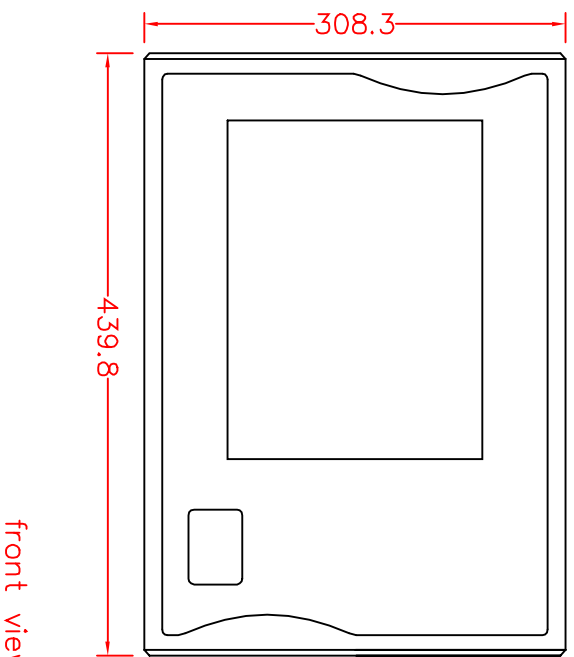

CP7020-0002-M122

Tilting adapter for  
Rittal Tragsystem

1. Art.Nr. CP6527.000
2. Art.Nr. CP6529.000

main dimensions and  
fixing points

rear view

right view

front view

dimensions in mm