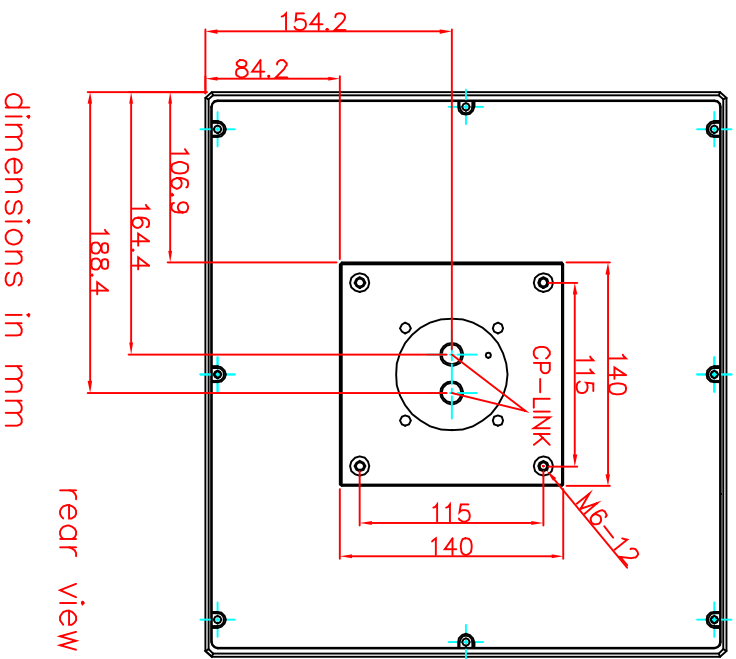

CP7011-0000-M122

Tilting adapter for  
Rittal Tragsystem

1. Art.Nr. CP6527.000
2. Art.Nr. CP6529.000

main dimensions and  
fixing points

rear view

right view

front view