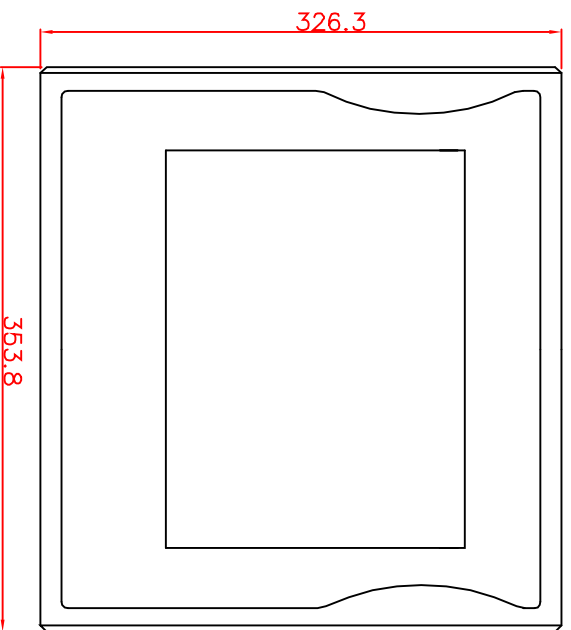

CP7011-0000-M122

Tilting adapter for  
Rittal Tragsystem

1. Art.Nr. CP6527.000
2. Art.Nr. CP6529.000

main dimensions and  
fixing points

rear view

right view

front view