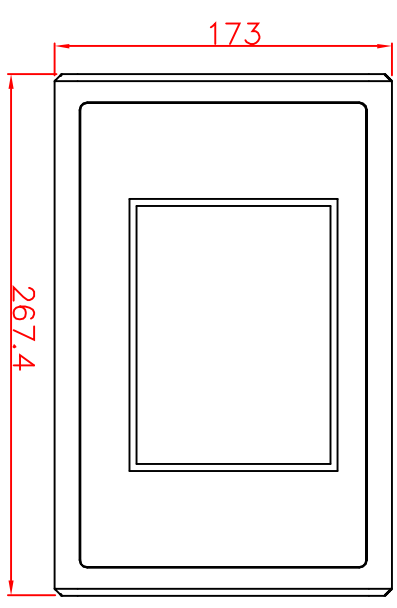

CP7009-0000-M122

Tilting adapter for
Rittal Tragsystem

- 1. Art.Nr. CP6527.000
- 2. Art.Nr. CP6529.000

main dimensions and
fixing points

rear view

right view

front view

dimensions in mm