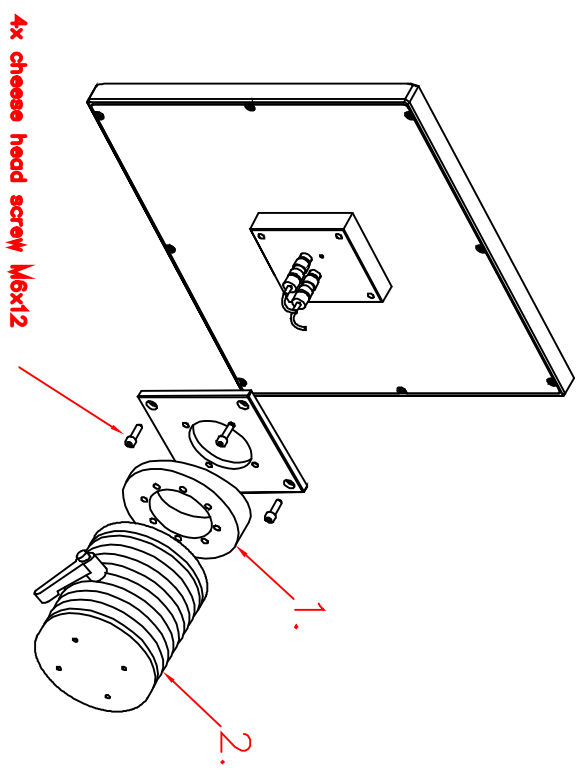

CP7009-0000-M122

Tilting adapter for
Rittal Tragsystem

- 1. Art.Nr. CP6527.000
- 2. Art.Nr. CP6529.000

main dimensions and
fixing points

rear view

right view

front view

dimensions in mm