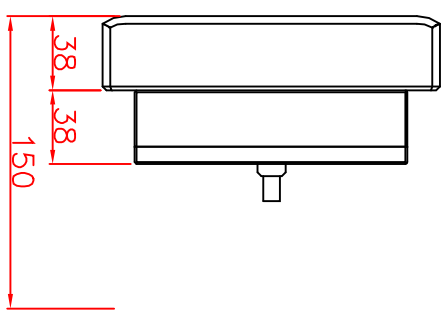

CP7009-0000-M122

Tilting adapter for
Rittal Tragsystem

- 1. Art.Nr. CP6527.000
- 2. Art.Nr. CP6529.000

main dimensions and
fixing points

rear view

right view

front view

dimensions in mm