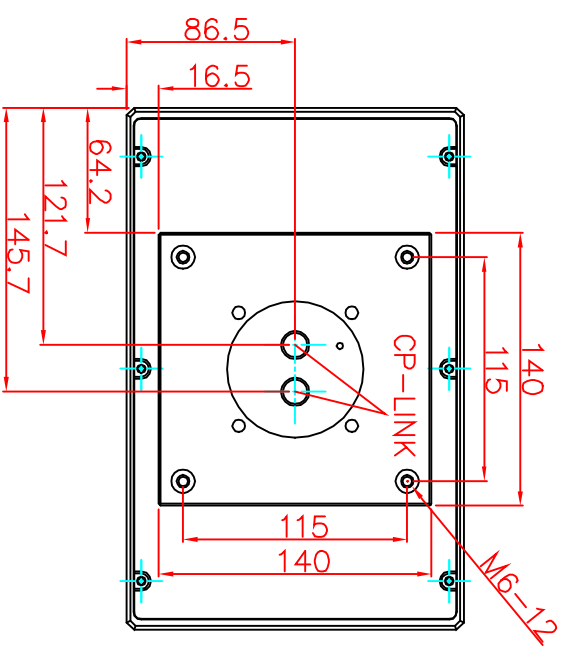

CP7009-0000-M122

Tilting adapter for
Rittal Tragsystem

- 1. Art.Nr. CP6527.000
- 2. Art.Nr. CP6529.000

main dimensions and
fixing points

rear view

right view

front view

dimensions in mm