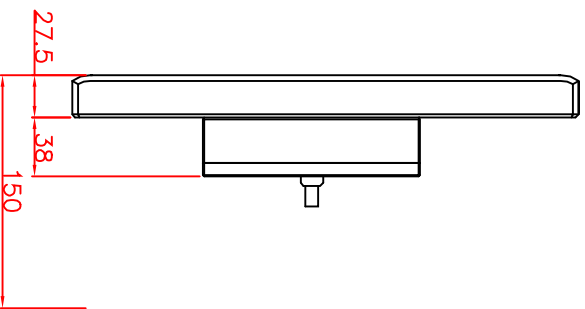

CP7001-0010-M122

Tilting adapter for
Rittal Tragsystem

1. Art.Nr. CP6527.000
2. Art.Nr. CP6529.000

main dimensions and
fixing points

dimensions in mm

rear view

right view

front view