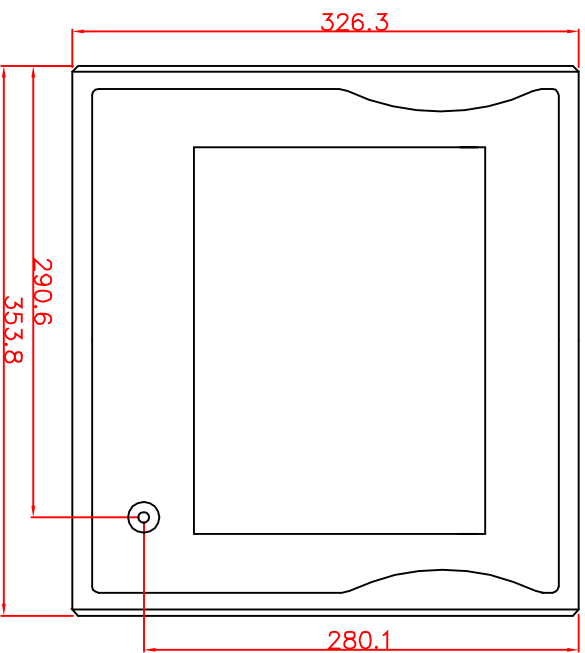

CP7001-0010-M122

Tilting adapter for
Rittal Tragsystem

1. Art.Nr. CP6527.000
2. Art.Nr. CP6529.000

main dimensions and
fixing points

dimensions in mm

rear view

right view

front view