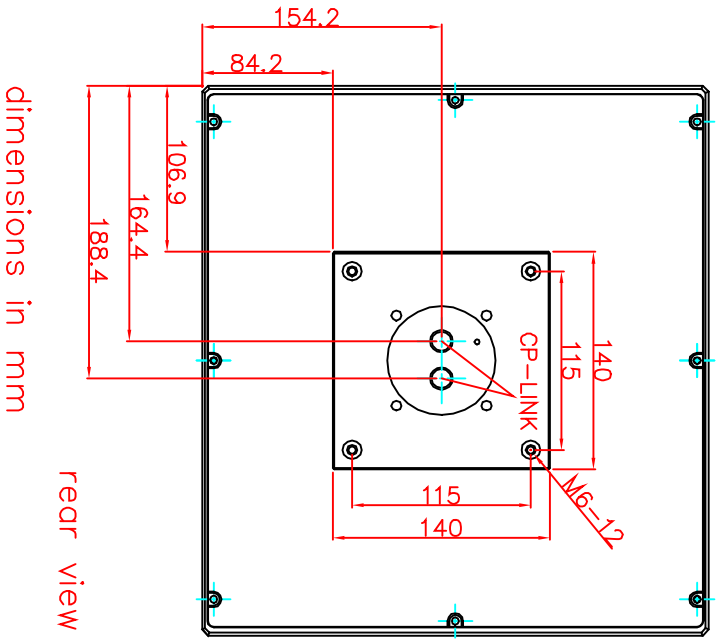

CP7001-0010-M122

Tilting adapter for
Rittal Tragsystem

1. Art.Nr. CP6527.000
2. Art.Nr. CP6529.000

main dimensions and
fixing points

dimensions in mm

rear view

right view

front view