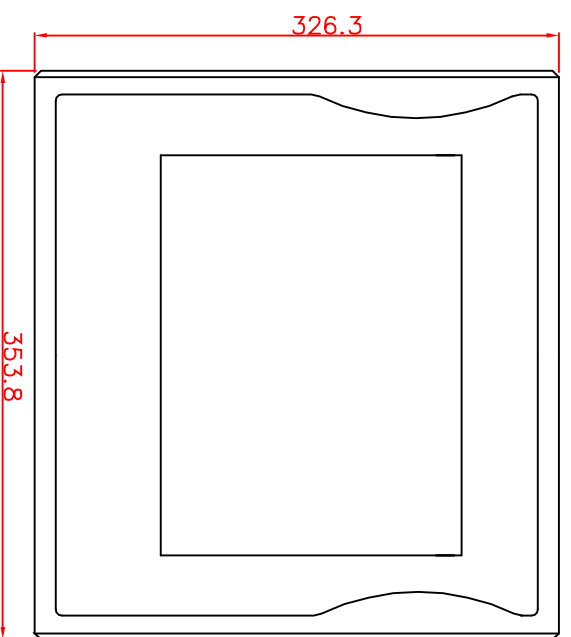

CP7001-0000-M122

Tilting adapter for
Rittal Tragsystem

1. Art.Nr. CP6527.000
2. Art.Nr. CP6529.000

main dimensions and
fixing points

dimensions in mm

rear view

right view

front view