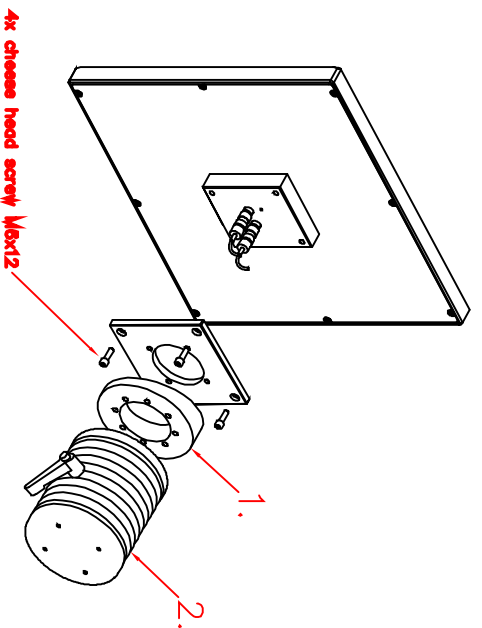

CP7001-0000-M122

Tilting adapter for
Rittal Tragsystem

1. Art.Nr. CP6527.000
2. Art.Nr. CP6529.000

main dimensions and
fixing points

dimensions in mm

rear view

right view

front view