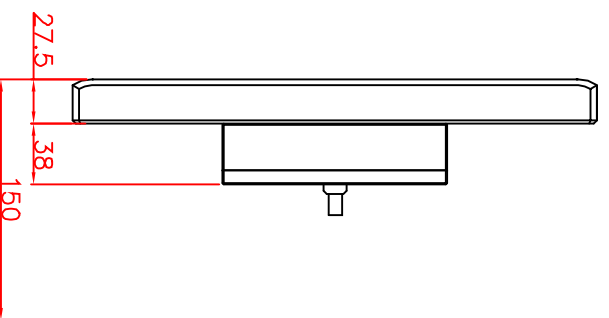

CP7001-0000-M122

Tilting adapter for
Rittal Tragsystem

1. Art.Nr. CP6527.000
2. Art.Nr. CP6529.000

main dimensions and
fixing points

dimensions in mm

rear view

right view

front view