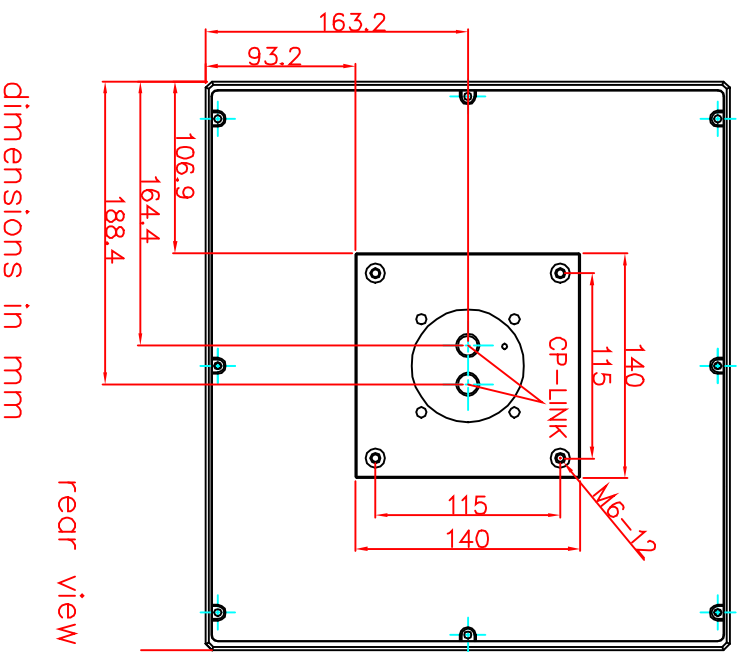

CP7001-0000-M122

Tilting adapter for
Rittal Tragsystem

1. Art.Nr. CP6527.000
2. Art.Nr. CP6529.000

main dimensions and
fixing points

dimensions in mm

rear view

right view

front view