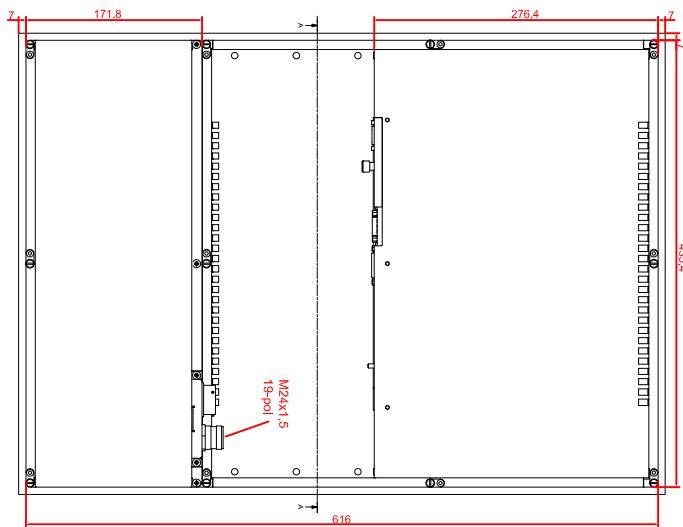

rear view  
with  
install measure

front view

top view

left view

rear view

CP6942-0000-E787  
main dimensions and  
fixing points  
dimensions in mm