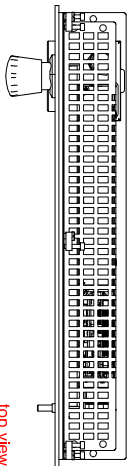

rear view  
with  
install measure

front view

top view

left view

rear view

CP6942-0000-E787  
main dimensions and  
fixing points  
dimensions in mm