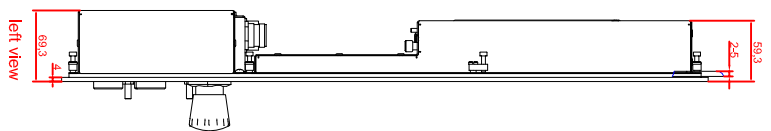

rear view  
with  
install measure

front view

top view

left view

rear view

CP6942-0000-E787  
main dimensions and  
fixing points  
dimensions in mm