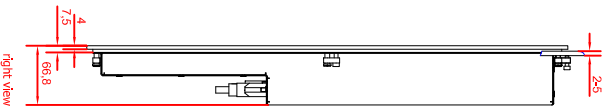

rear view
with
install measure

rear view
dimensions in mm

right view

front view

CF8933-0000
main dimensions