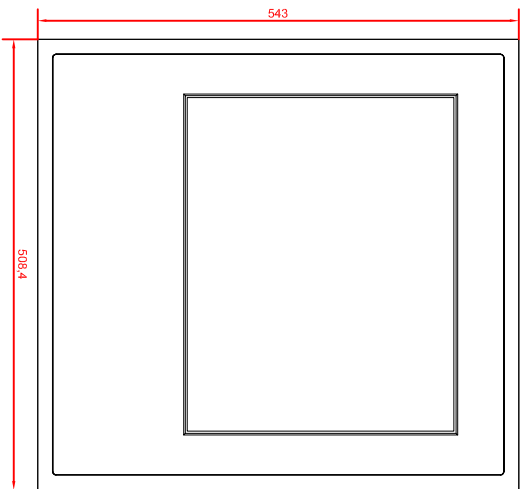

rear view
with
install measure

rear view
dimensions in mm

right view

front view

CF8933-0000
main dimensions