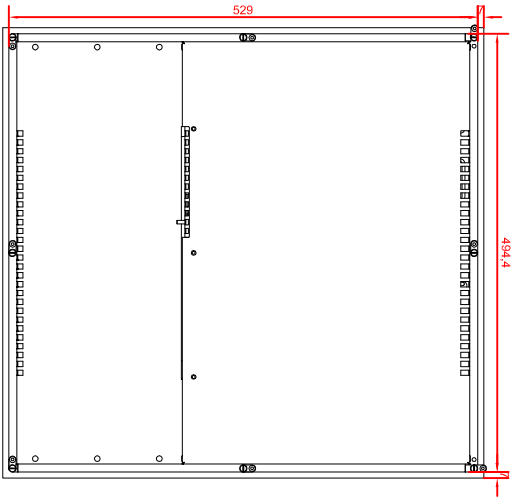

rear view
with
install measure

rear view
dimensions in mm

right view

front view

CF8933-0000
main dimensions