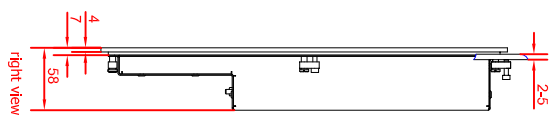

rear view
with
install measure

bottom view

rear view
dimensions in mm

right view

CP933 1-0000
main dimensions

front view