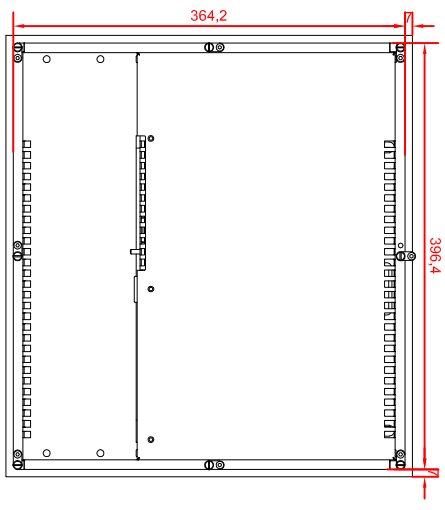

rear view
with
install measure

bottom view

rear view
dimensions in mm

right view

CP933 1-0000
main dimensions

front view