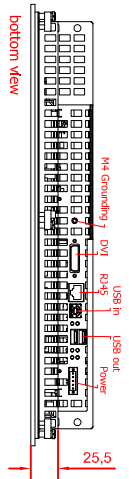

rear view
with
install measure

bottom view

rear view
dimensions in mm

right view

CP933 1-0000
main dimensions

front view