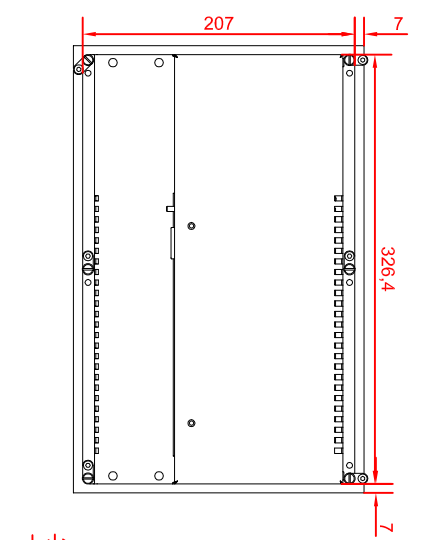

bottom view

rear view with install measure

rear view dimensions in mm

right view

CP6929-0000 main dimensions

front view