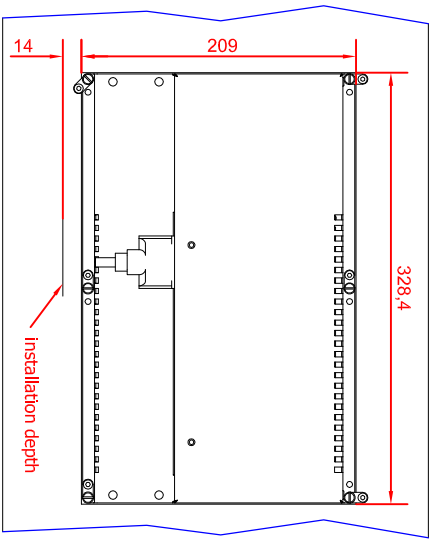

bottom view

rear view with install measure

rear view dimensions in mm

right view

CP6929-0000 main dimensions

front view