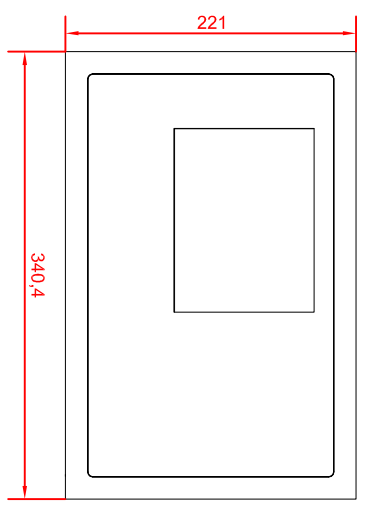

bottom view

rear view with install measure

rear view dimensions in mm

right view

CP6929-0000 main dimensions

front view