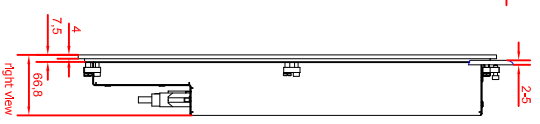

rear view
with
install
measure

rear view
dimensions in mm

right view

front view

CP6913-0000
main dimensions