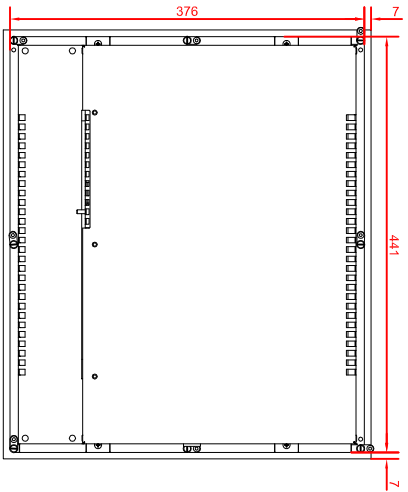

bottom view

CP6903-0010
main dimensions

rear view
with
install measure

rear view
dimensions in mm

right view

front view