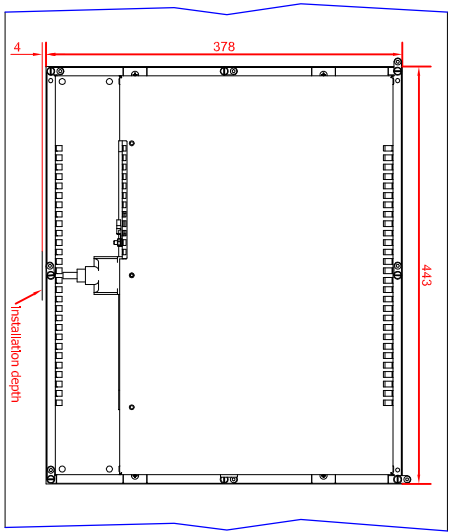

bottom view

CP6903-0010
main dimensions

rear view
with
install measure

rear view
dimensions in mm

right view

front view