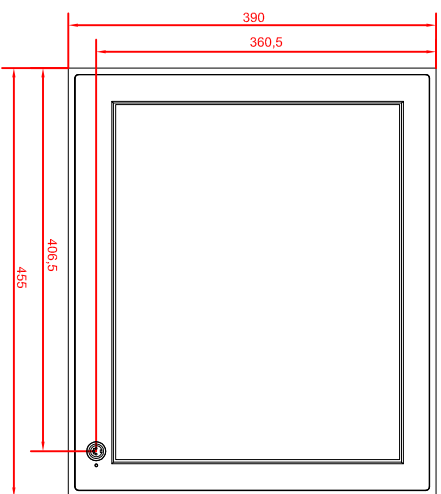

bottom view

CP6903-0010
main dimensions

rear view
with
install measure

rear view
dimensions in mm

right view

front view