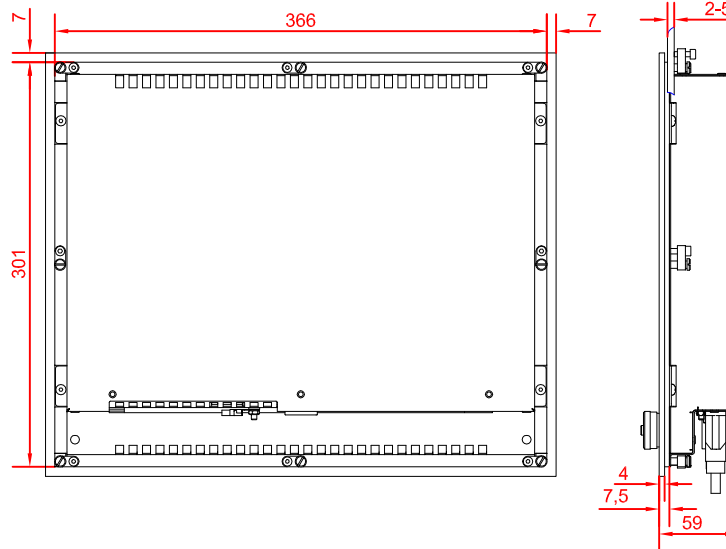

bottom view

CP6902-002x
main dimensions

dimensions in mm

rear view
with
install measure

rear view

right view

front view