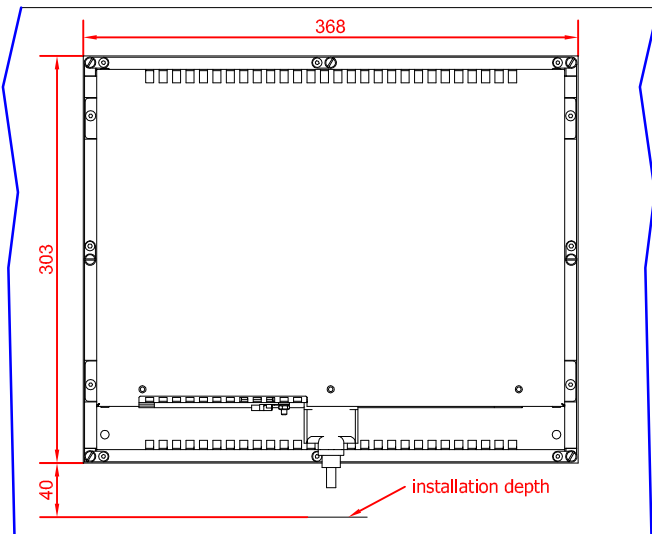

bottom view

CP6902-002x
main dimensions

dimensions in mm

rear view
with
install measure

rear view

right view

front view