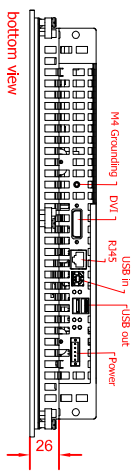

rear view  
with  
install  
measure

bottom view

rear view  
dimensions in mm

right view

front view

CP6902-0011  
main dimensions