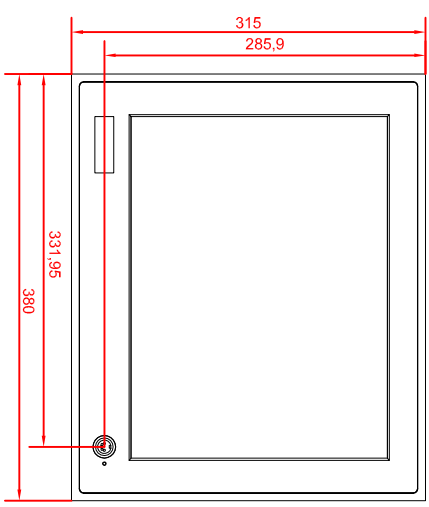

rear view  
with  
install  
measure

bottom view

rear view  
dimensions in mm

right view

front view

CP6902-0011  
main dimensions