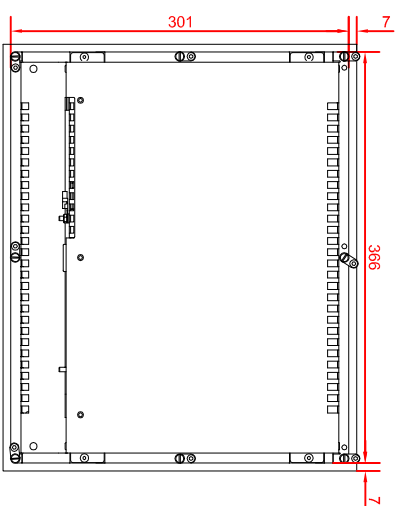

rear view  
with  
install  
measure

bottom view

rear view  
dimensions in mm

right view

front view

CP6902-0011  
main dimensions