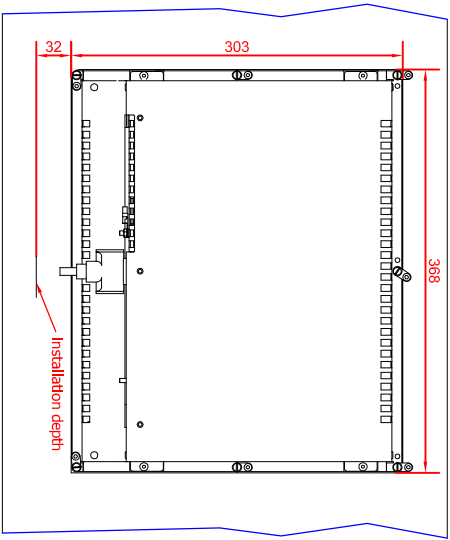

bottom view

rear view
with
install measure

rear view
dimensions in mm

right view

front view

CP6902-0010
main dimensions