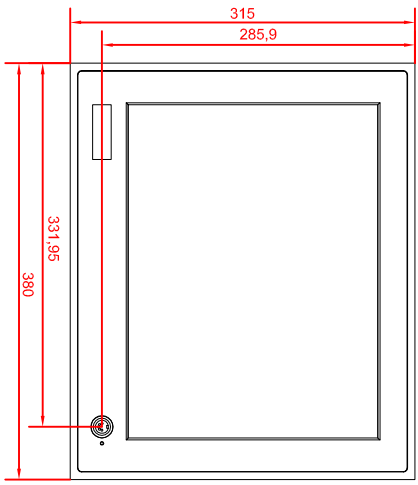

bottom view

rear view
with
install measure

rear view
dimensions in mm

right view

front view

CP6902-0010
main dimensions