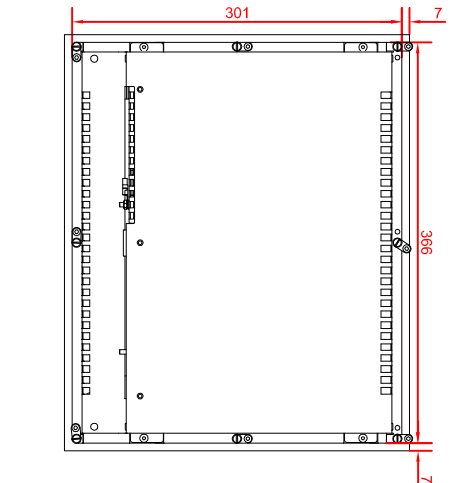

bottom view

rear view
with
install measure

rear view
dimensions in mm

right view

front view

CP6902-0010
main dimensions