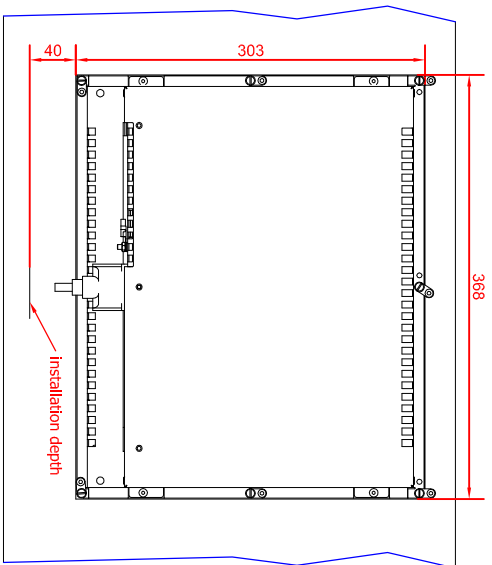

bottom view

rear view  
with  
install measure

rear view  
dimensions in mm

right view

front view

CP6902-0000  
main dimensions