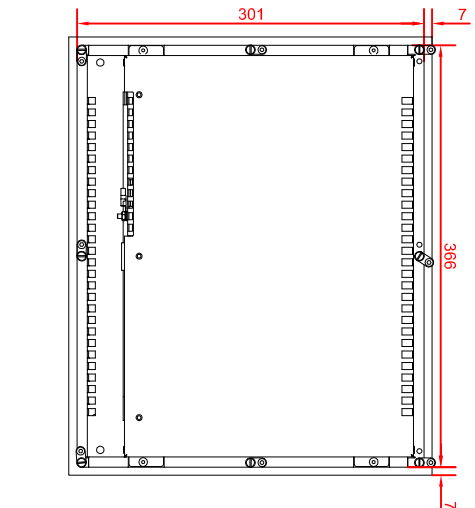

bottom view

rear view  
with  
install measure

rear view  
dimensions in mm

right view

front view

CP6902-0000  
main dimensions