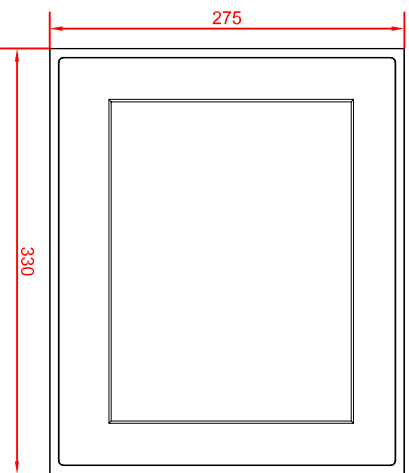

rear view
width
install measure

bottom view

rear view

dimensions in mm

right view

front view

CP6901-0000
main dimensions