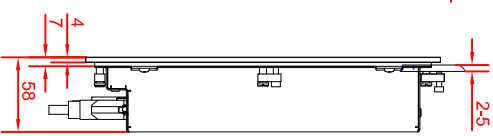

rear view
width
install measure

bottom view

rear view

dimensions in mm

right view

front view

CP6901-0000
main dimensions