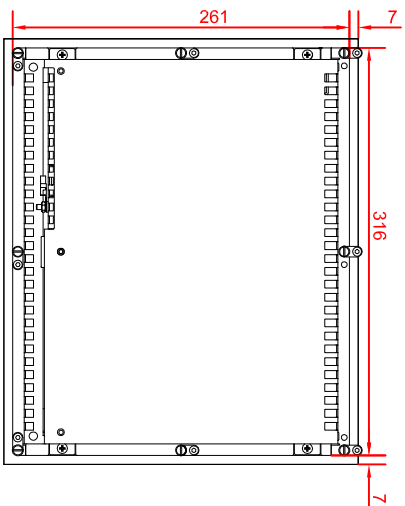

rear view
width
install measure

bottom view

rear view

dimensions in mm

right view

front view

CP6901-0000
main dimensions