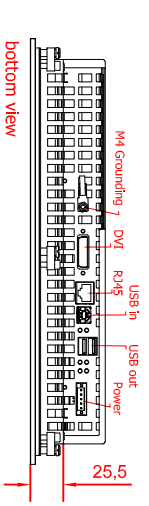

rear view
width
install measure

bottom view

rear view

dimensions in mm

right view

front view

CP6901-0000
main dimensions