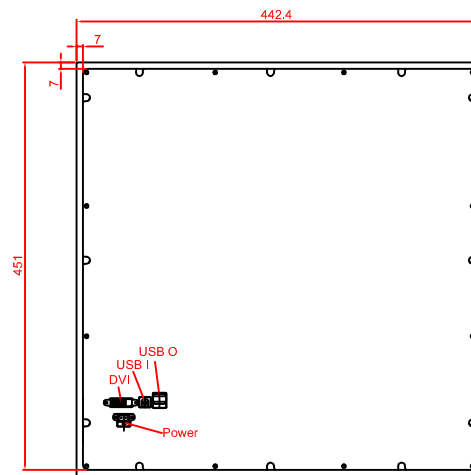

CP6842-0001
main dimensions

rear view with
install measure

dimensions in mm rear view

right view

front view