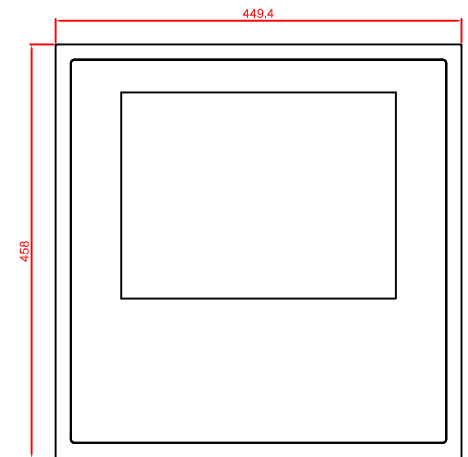

CP6842-0001
main dimensions

rear view with
install measure

dimensions in mm rear view

right view

front view