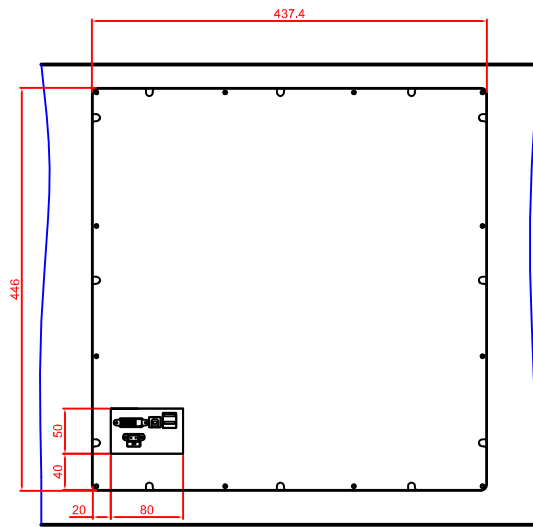

CP6842-0001
main dimensions

rear view with
install measure

dimensions in mm rear view

right view

front view