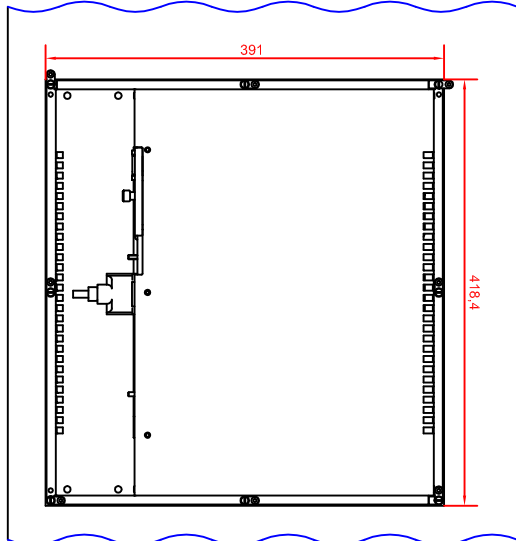

bottom view

CP6612-0000
main dimensions
dimensions in mm

rear view
with
install measure

rear view

right view

front view