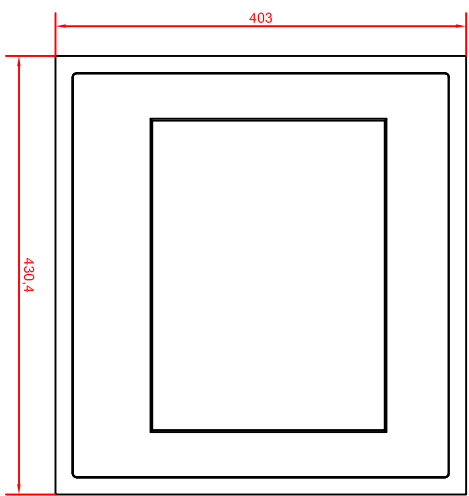

bottom view

CP6612-0000
main dimensions
dimensions in mm

rear view
with
install measure

rear view

right view

front view