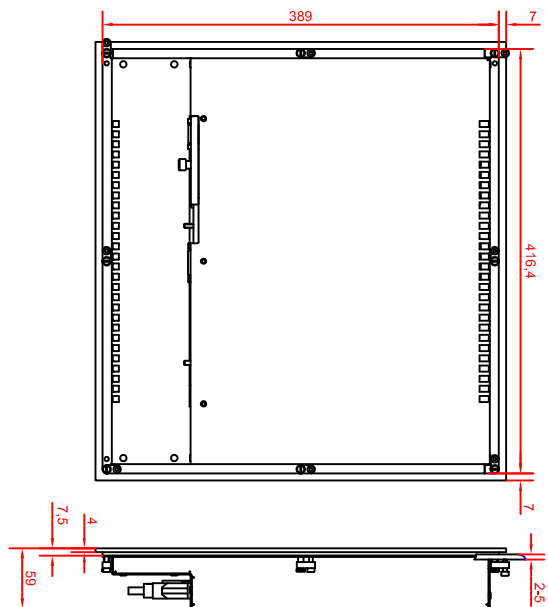

bottom view

CP6612-0000
main dimensions
dimensions in mm

rear view
with
install measure

rear view

right view

front view