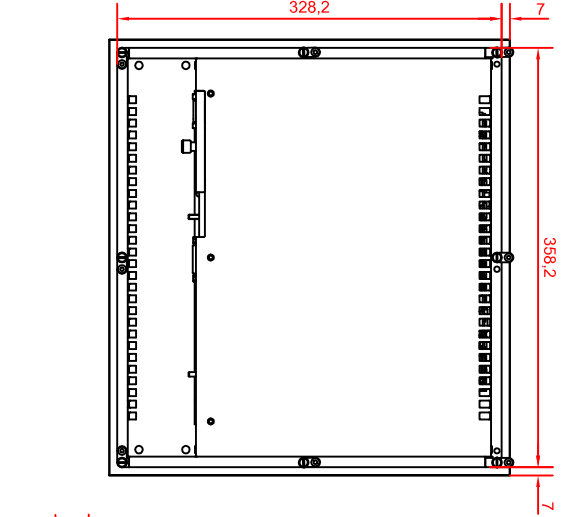

bottom view

rear view  
with  
install  
measure

rear view

right view

front view

CP6611-0000  
main dimensions  
dimensions in mm