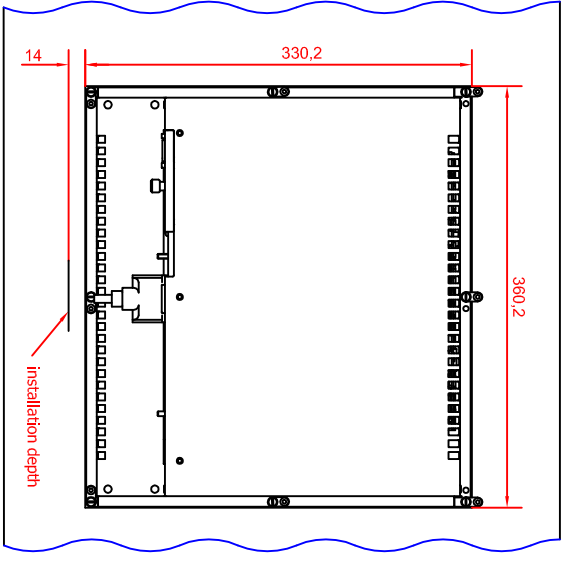

bottom view

rear view  
with  
install  
measure

rear view

right view

front view

CP6611-0000  
main dimensions  
dimensions in mm