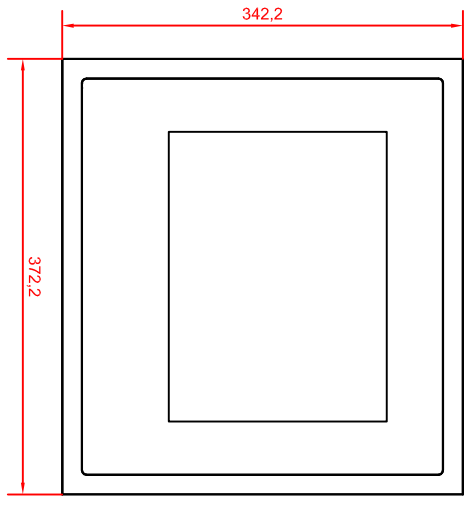

bottom view

rear view  
with  
install  
measure

rear view

right view

front view

CP6611-0000  
main dimensions  
dimensions in mm