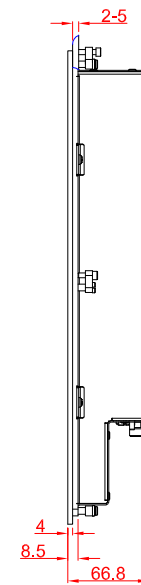

CP6603

main dimensions and  
fixing points

dimensions in mm

bottom view

cut out dimensions: 443mm x 378mm

rear view

rear view

side view

front view