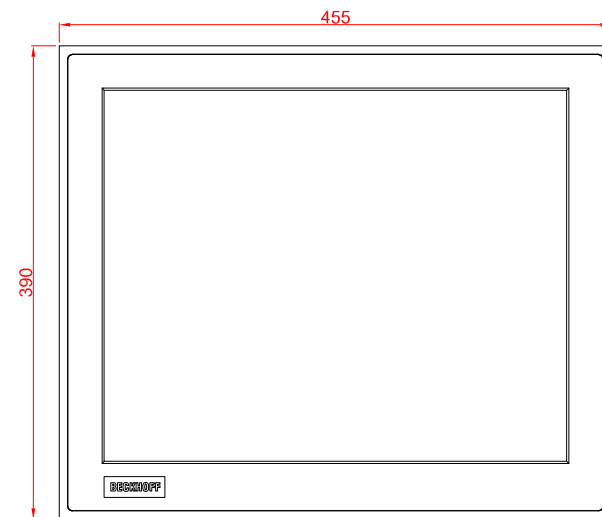

CP6603

main dimensions and  
fixing points

dimensions in mm

bottom view

cut out dimensions: 443mm x 378mm

rear view

rear view

side view

front view