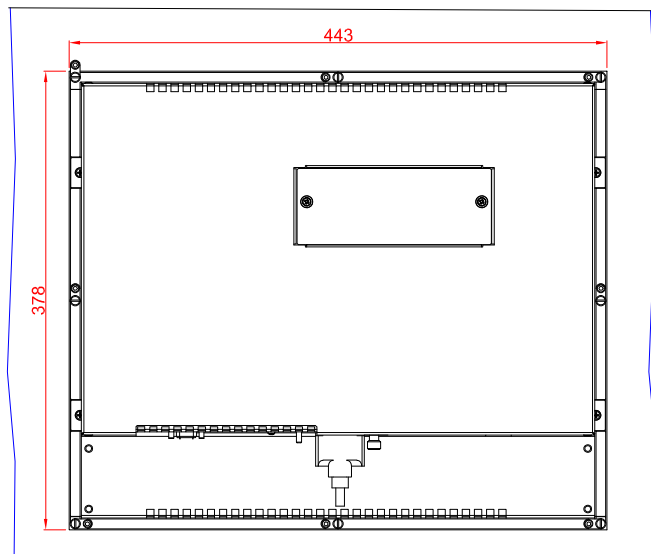

CP6603

main dimensions and  
fixing points

dimensions in mm

bottom view

cut out dimensions: 443mm x 378mm

rear view

rear view

side view

front view