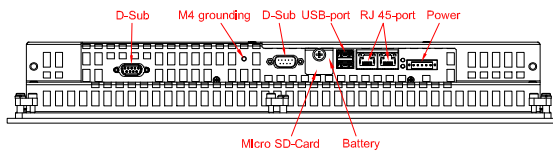

CP6603

main dimensions and  
fixing points

dimensions in mm

bottom view

cut out dimensions: 443mm x 378mm

rear view

rear view

side view

front view