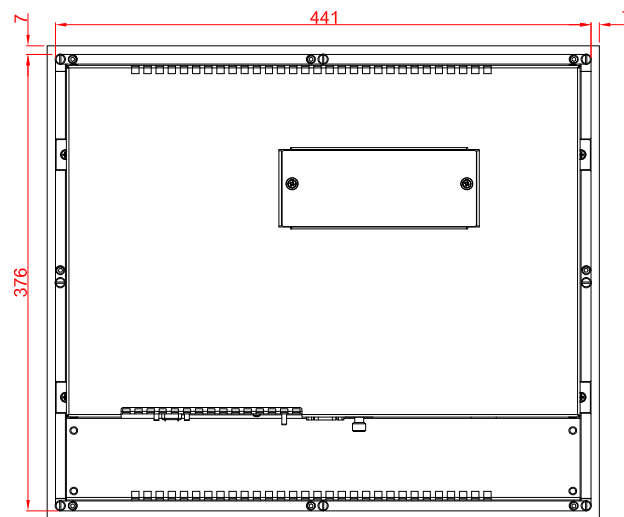

CP6603

main dimensions and  
fixing points

dimensions in mm

bottom view

cut out dimensions: 443mm x 378mm

rear view

rear view

side view

front view