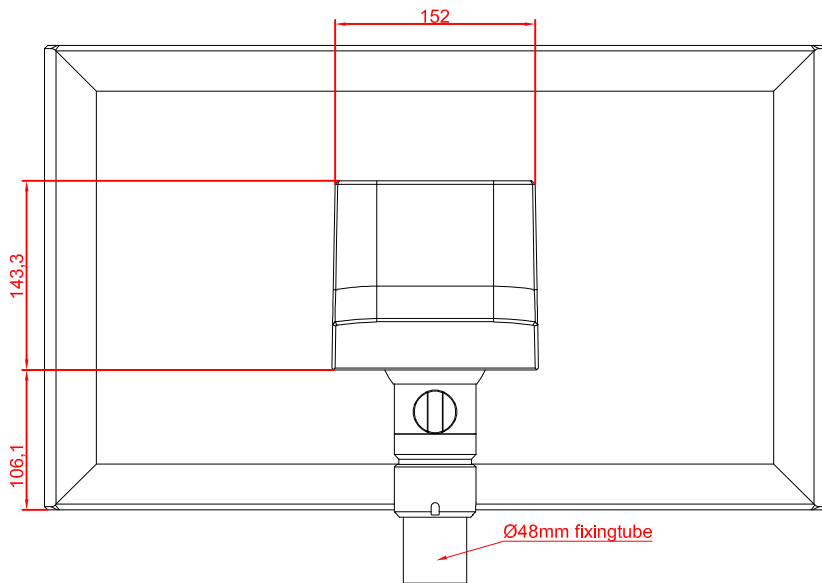

CP3924-M751

main dimensions and
fixing points

dimensions in mm

bottom view

rear view

side view

front view