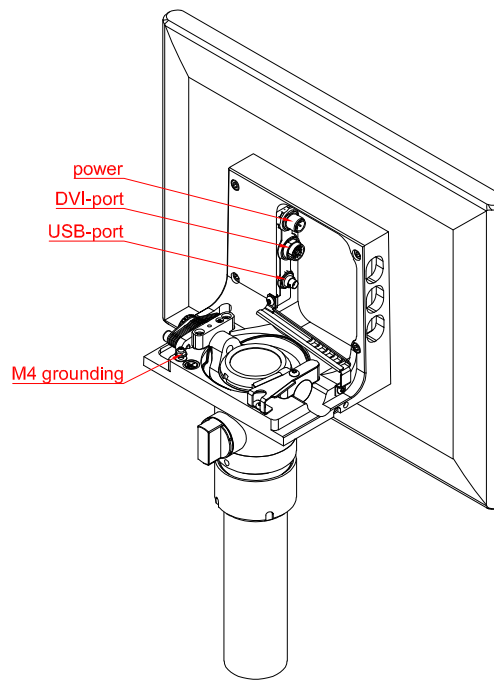

CP3924-M751

main dimensions and
fixing points

dimensions in mm

bottom view

rear view

side view

front view