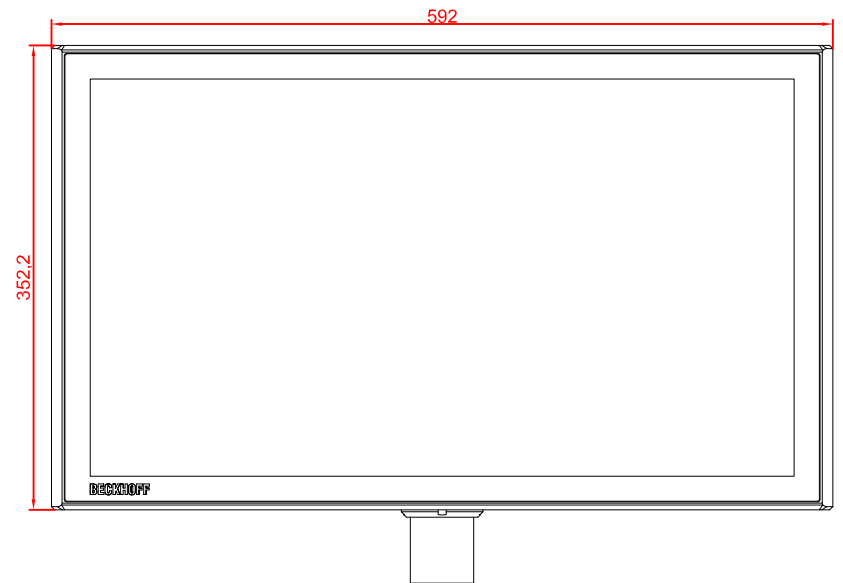

CP3924-M751

main dimensions and
fixing points

dimensions in mm

bottom view

rear view

side view

front view