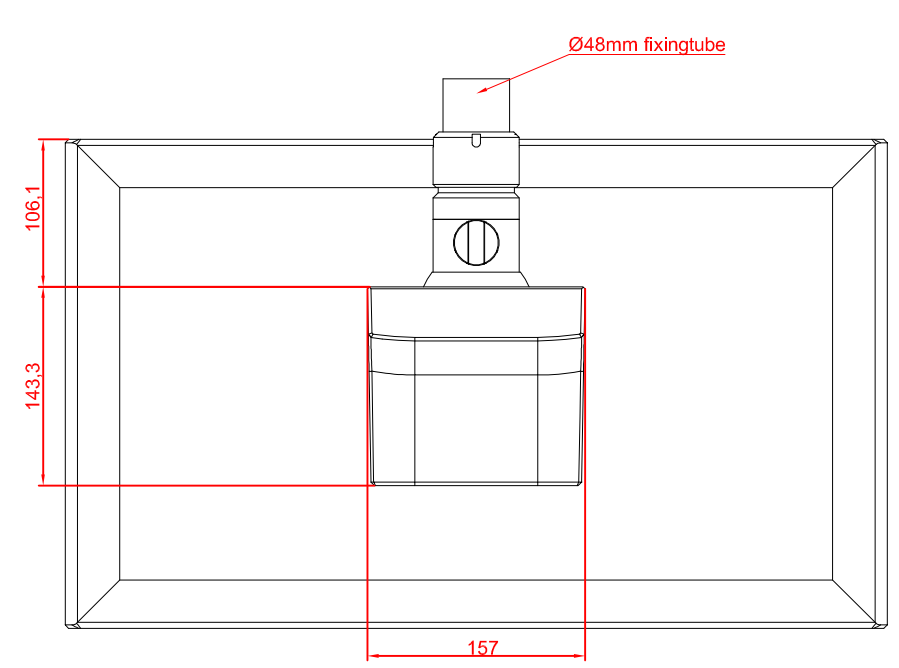

front view

side view

rear view

top view

CP3924-M750

main dimensions and fixing points

dimensions in mm