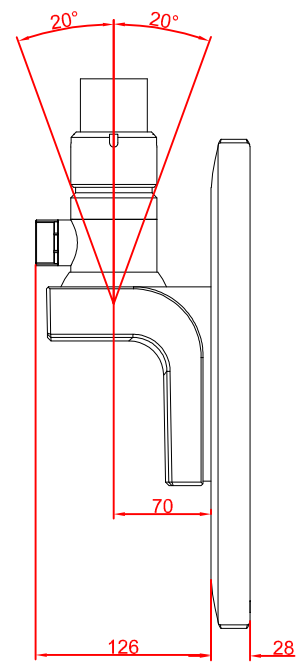

front view

side view

rear view

top view

CP3924-M750

main dimensions and fixing points

dimensions in mm