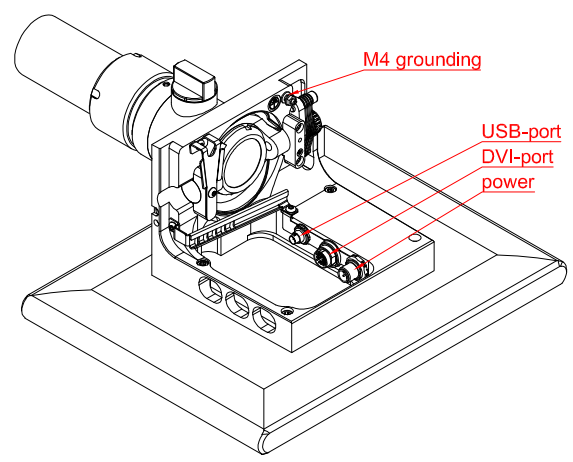

front view

side view

rear view

top view

CP3924-M750

main dimensions and fixing points

dimensions in mm