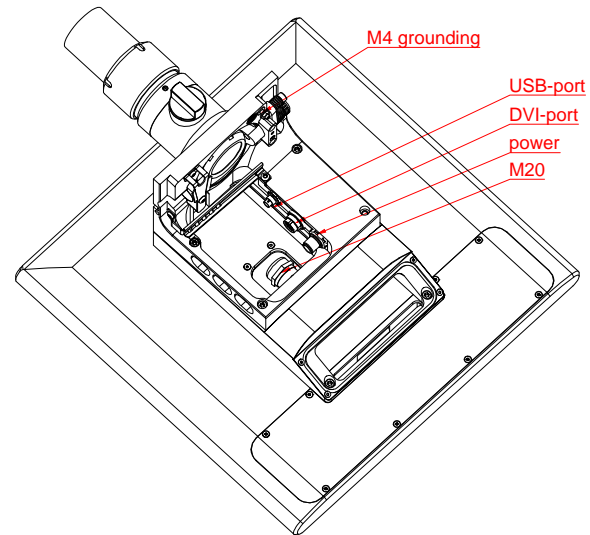

front view

left view

rear view

top view

CP3924-G027-M752

main dimensions and
fixing points

dimensions in mm