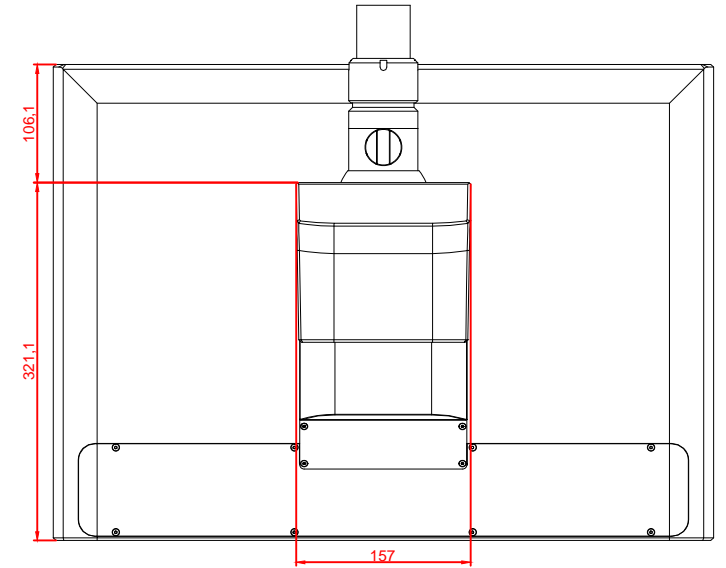

front view

left view

rear view

top view

CP3924-G027-M752

main dimensions and
fixing points

dimensions in mm