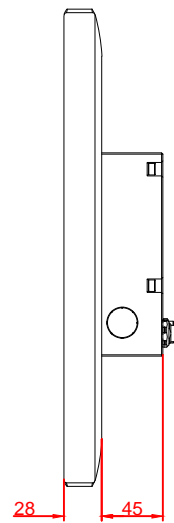

CP3924-M390-E274

main dimensions and  
fixing points

dimensions in mm

bottom view

rear view

right view

front view