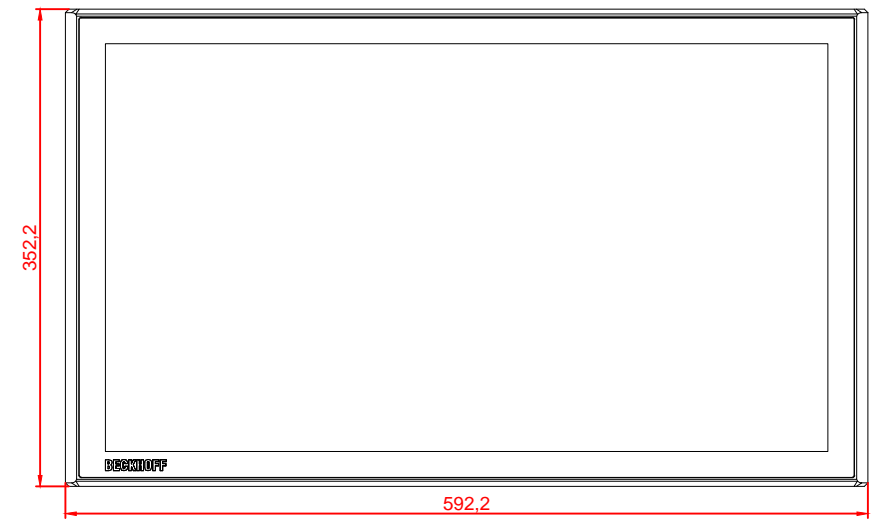

CP3924-M390-E274

main dimensions and  
fixing points

dimensions in mm

bottom view

rear view

right view

front view