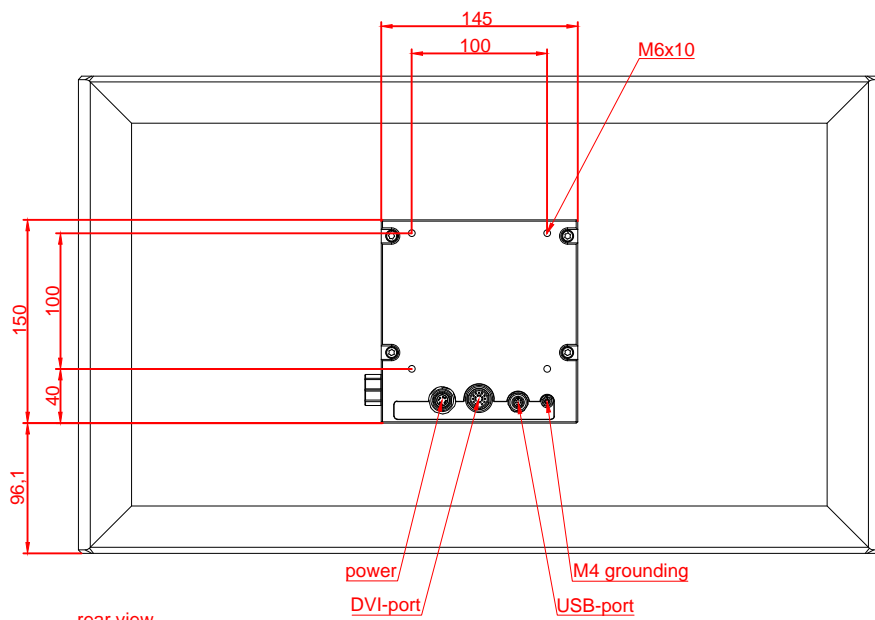

CP3924-M390-E274

main dimensions and  
fixing points

dimensions in mm

bottom view

rear view

right view

front view