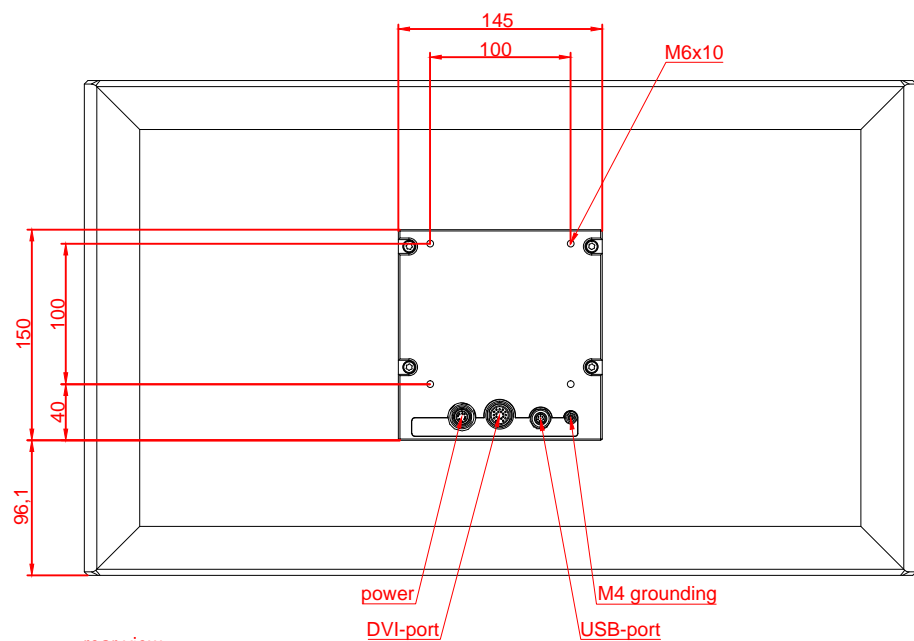

CP3924-M390

main dimensions and
fixing points

dimensions in mm

bottom view

rear view

right view

front view