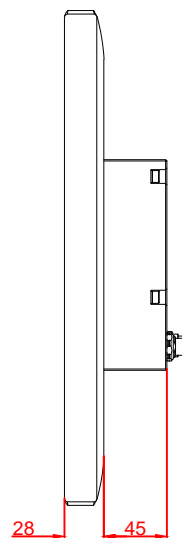

CP3924-M390

main dimensions and
fixing points

dimensions in mm

bottom view

rear view

right view

front view