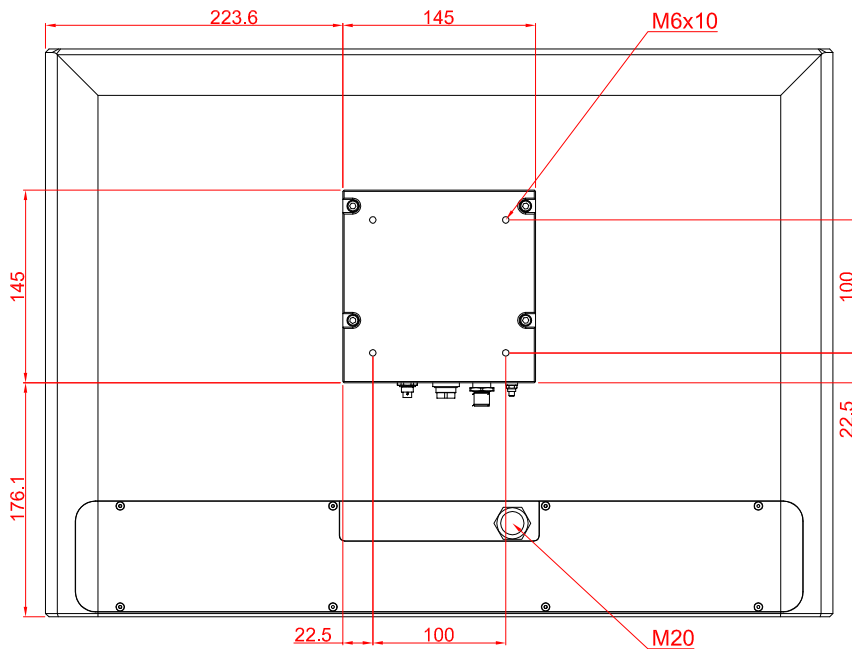

CP3924-G027

main dimensions and
fixing points

dimensions in mm

bottom view

rear view

right view

front view