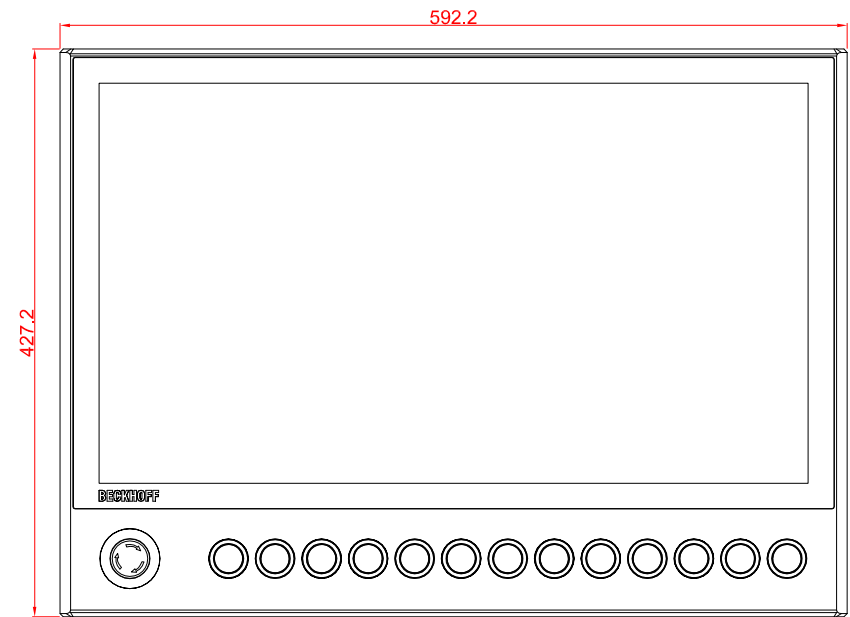

CP3924-G027

main dimensions and
fixing points

dimensions in mm

bottom view

rear view

right view

front view