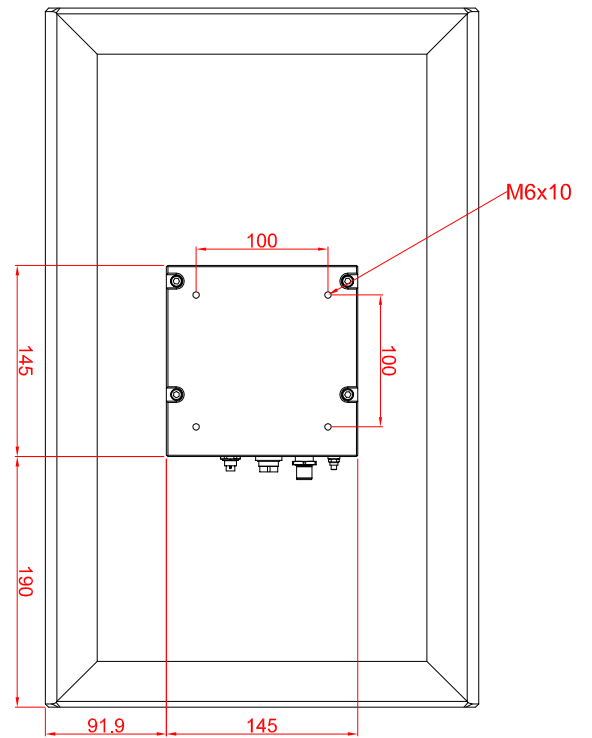

CP3921-M575

main dimensions and  
fixing points

dimensions in mm

bottom view

front view

left view

rear view