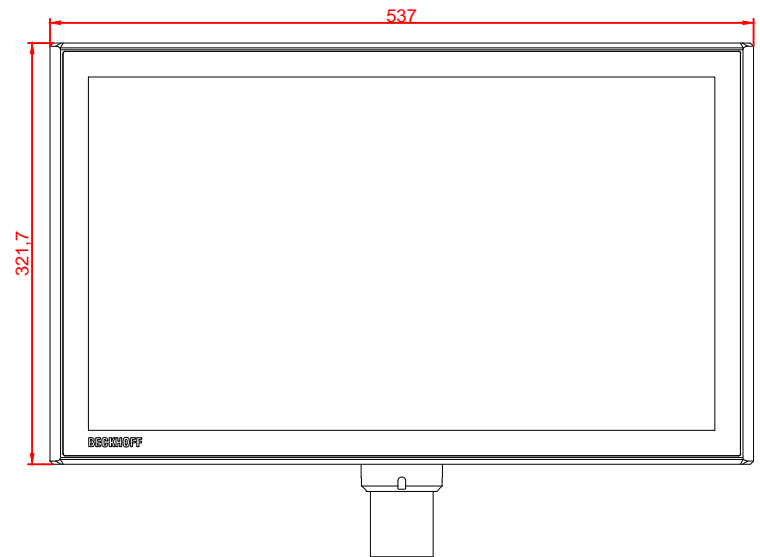

CP3921-M751-E274

main dimensions and
fixing points

dimensions in mm

bottom view

rear view

right view

front view