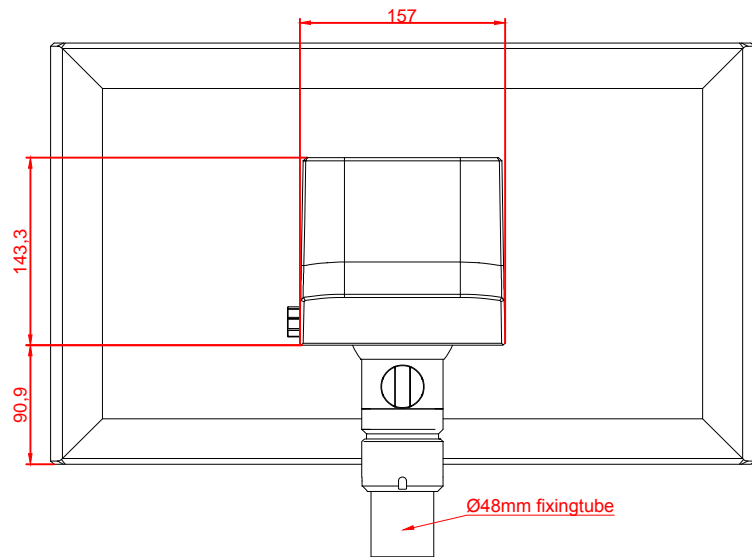

CP3921-M751-E274

main dimensions and
fixing points

dimensions in mm

bottom view

rear view

right view

front view