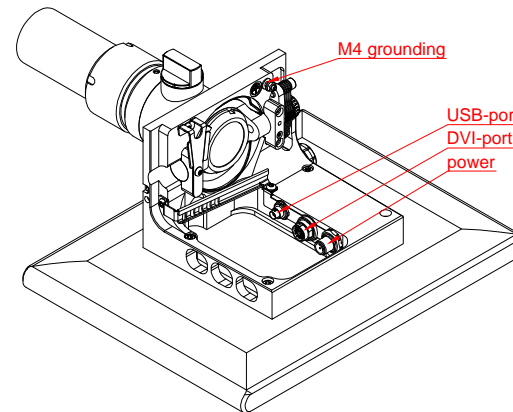

front view

left view

rear view

top view

CP3921-M750-E274

main dimensions and
fixing points

dimensions in mm