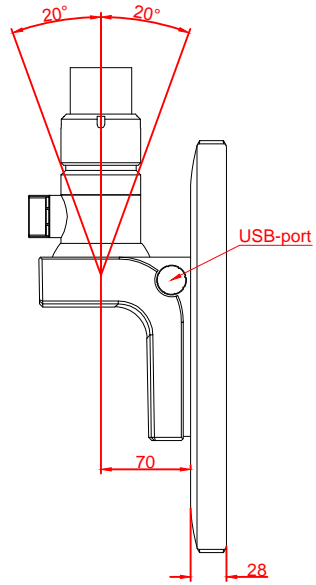

front view

left view

rear view

top view

CP3921-M750-E274

main dimensions and
fixing points

dimensions in mm