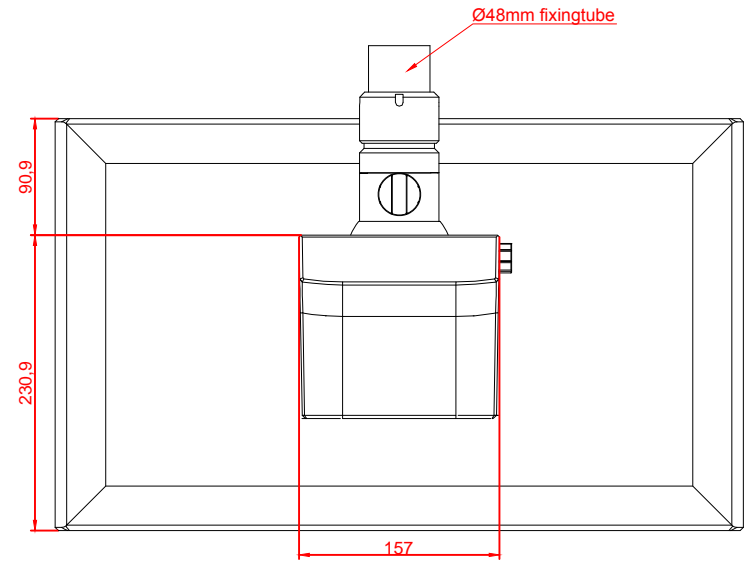

front view

left view

rear view

top view

CP3921-M750-E274

main dimensions and
fixing points

dimensions in mm