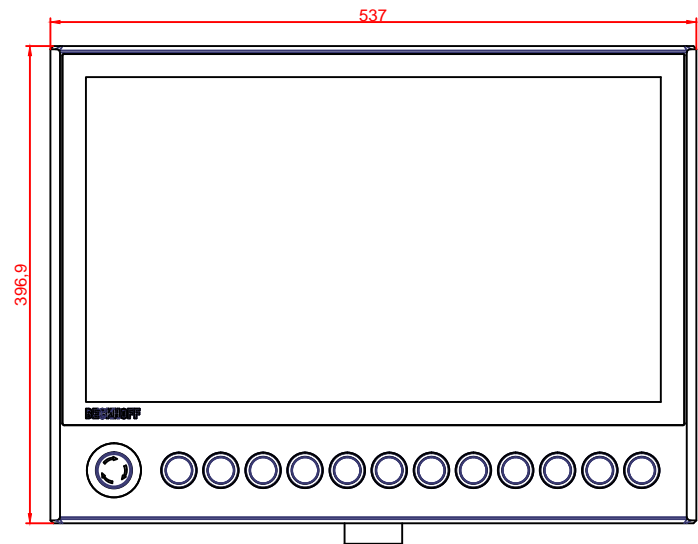

CP3921-G028-M753-E274

main dimensions and
fixing points

dimensions in mm

bottom view

rear view

left view

front view