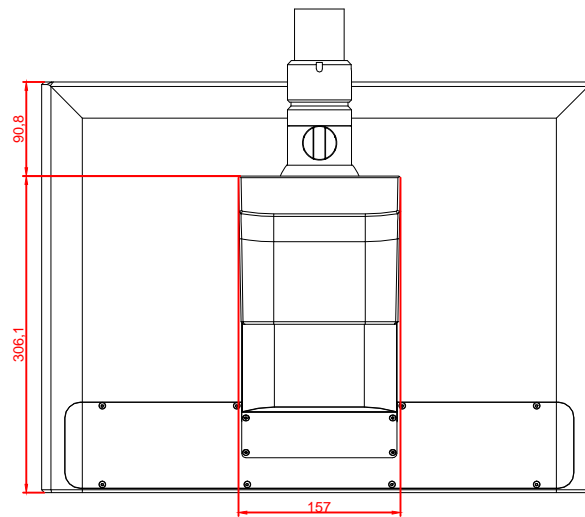

front view

left view

rear view

top view

CP3921-G028-M752

main dimensions and fixing points

dimensions in mm