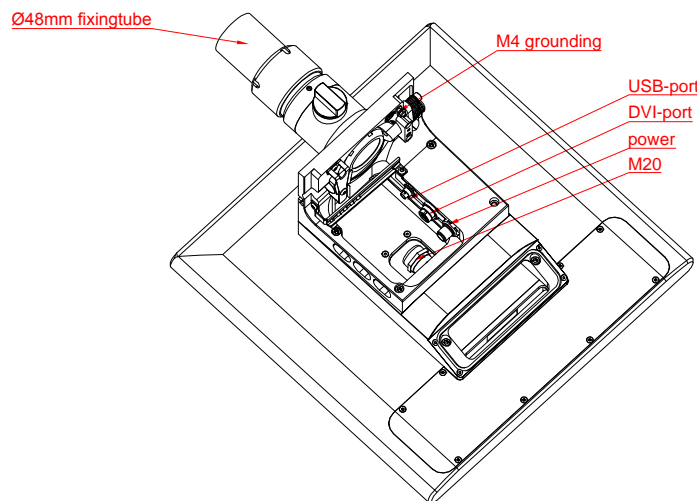

front view

left view

rear view

top view

CP3921-G028-M752

main dimensions and fixing points

dimensions in mm