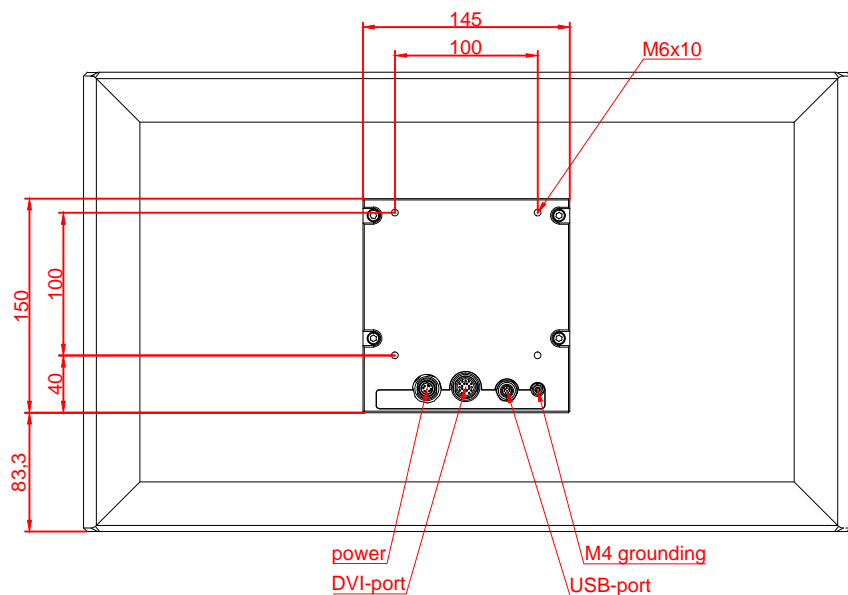

CP3921-M390

main dimensions and
fixing points

dimensions in mm

bottom view

rear view

left view

front view