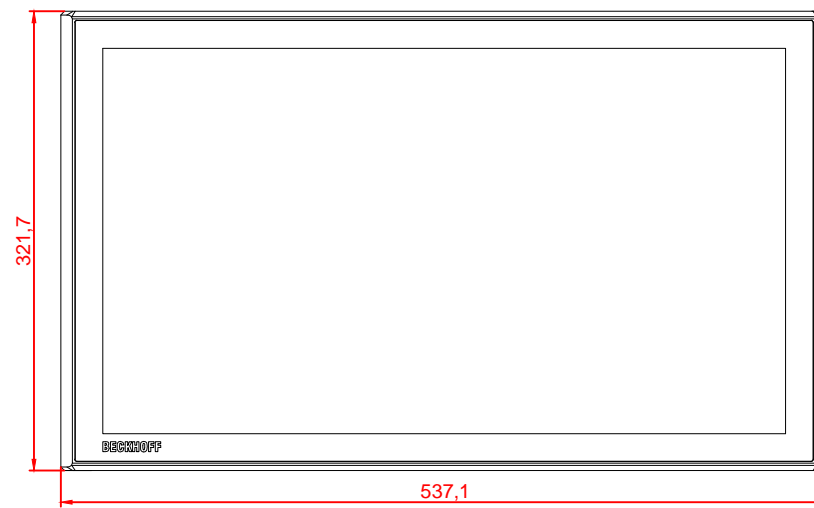

CP3921-M390

main dimensions and
fixing points

dimensions in mm

bottom view

rear view

left view

front view