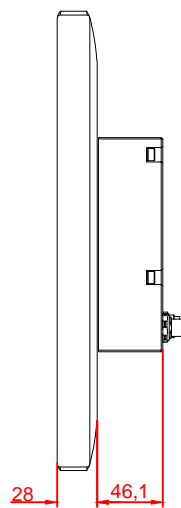

CP3921-M390

main dimensions and
fixing points

dimensions in mm

bottom view

rear view

left view

front view