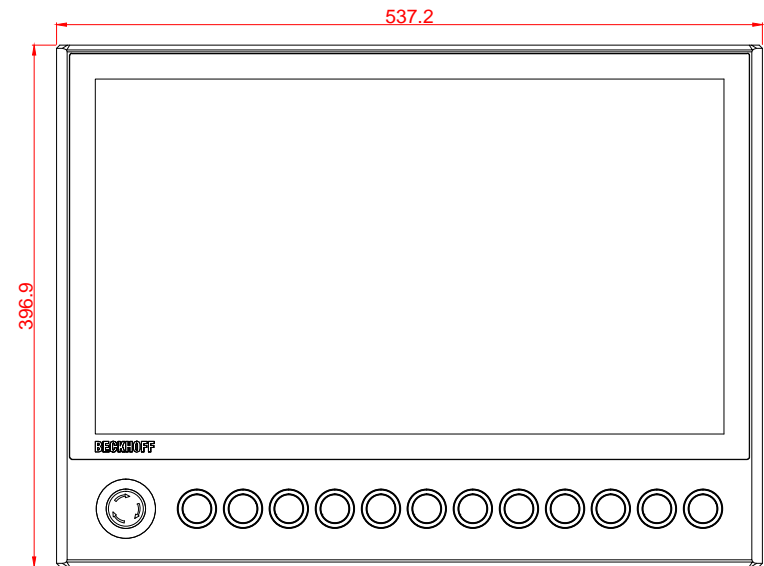

CP3921-G028

main dimensions and  
fixing points

dimensions in mm

bottom view

rear view

right view

front view