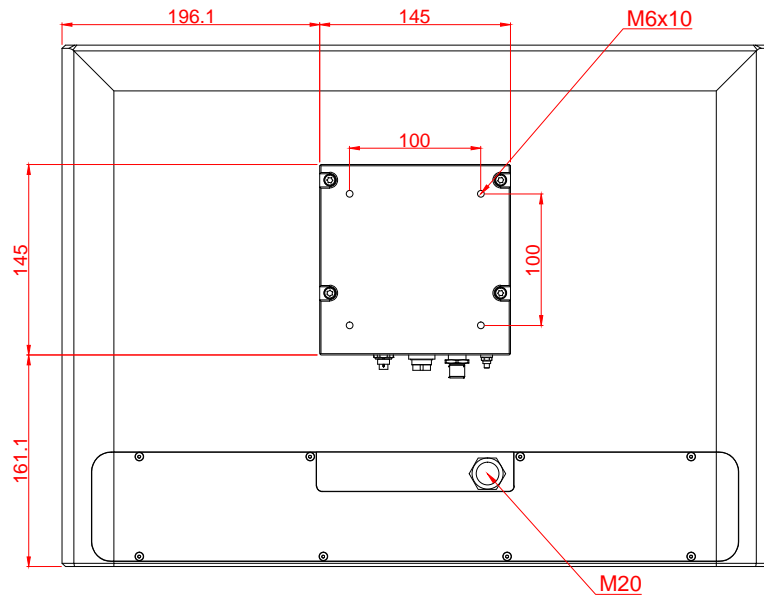

CP3921-G028

main dimensions and  
fixing points

dimensions in mm

bottom view

rear view

right view

front view