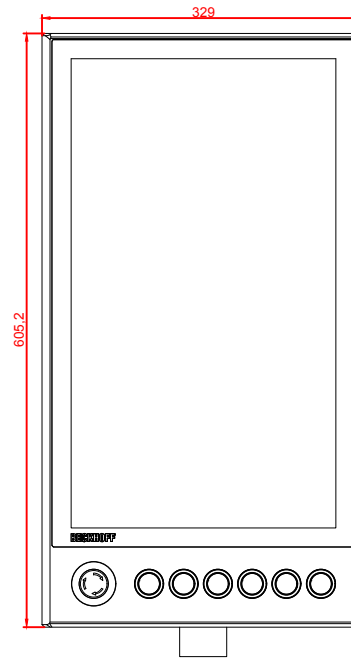

CP3921-G038-0010-M753

main dimensions and
fixing points

dimensions in mm

bottom view

rear view

right view

front view