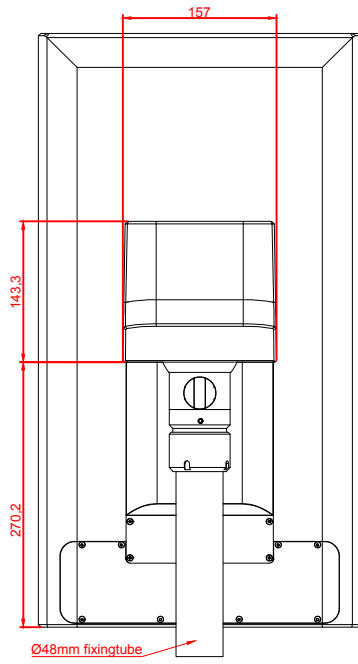

CP3921-G038-0010-M753

main dimensions and
fixing points

dimensions in mm

bottom view

rear view

right view

front view