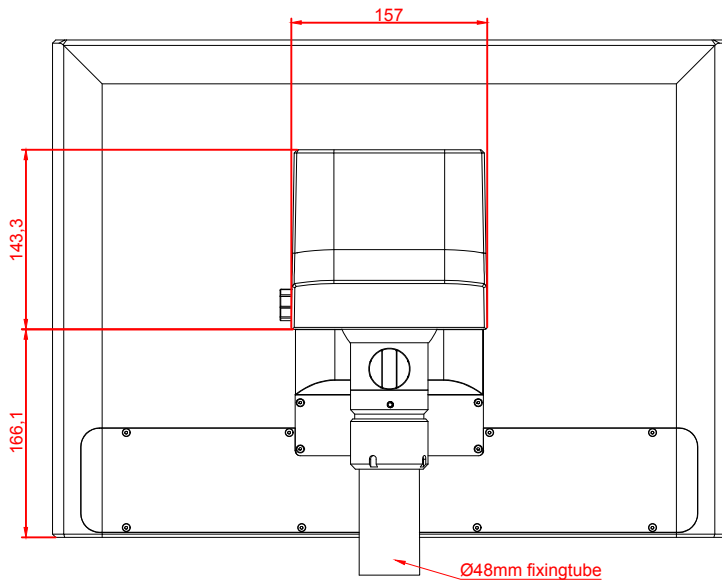

CP3921-G028-M753-E274

main dimensions and
fixing points

dimensions in mm

bottom view

rear view

right view

front view