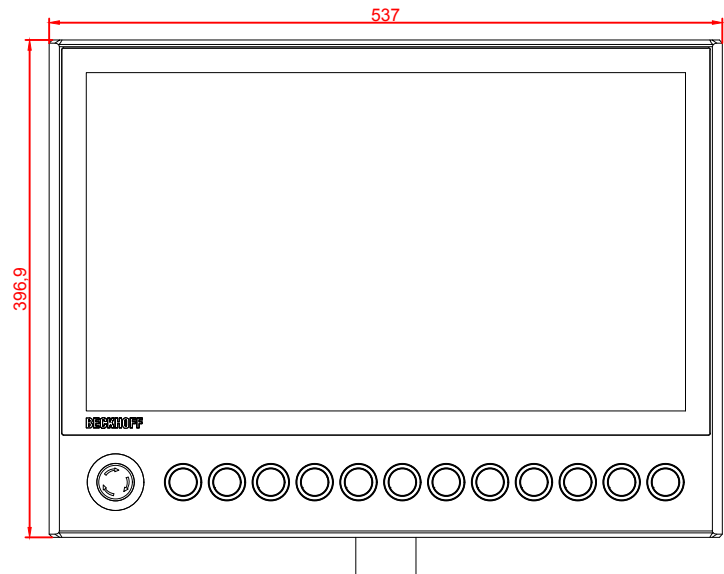

CP3921-G028-M753-E274

main dimensions and
fixing points

dimensions in mm

bottom view

rear view

right view

front view