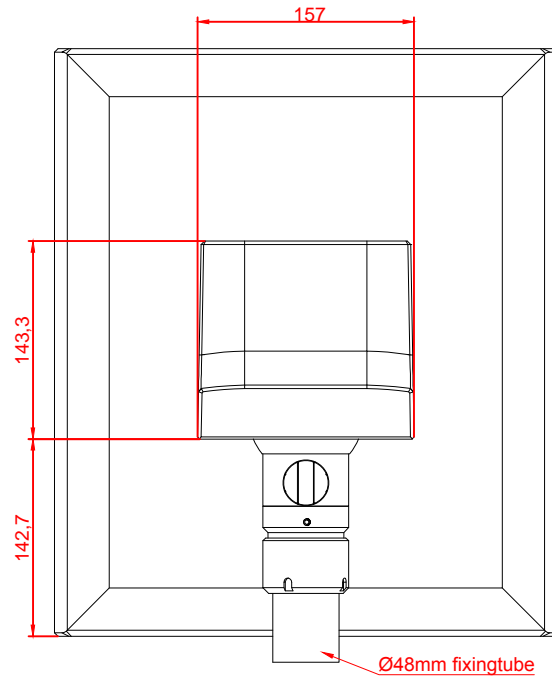

CP3919-M575-M751

main dimensions and
fixing points

dimensions in mm

bottom view

rear view

right view

front view