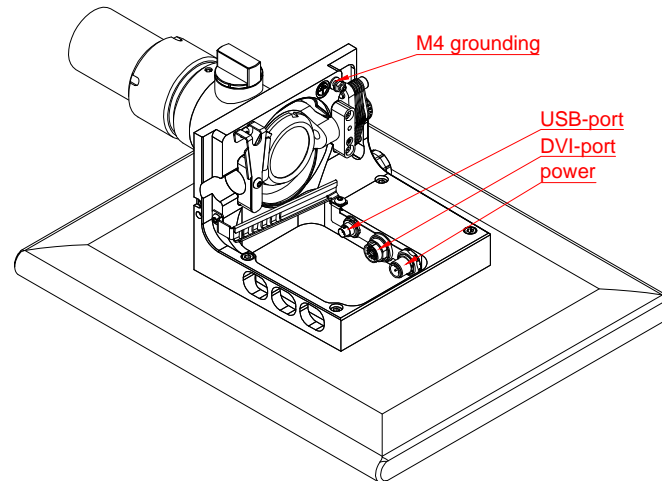

front view

left view

rear view

top view

CP3919-M575-M750-E274

main dimensions and
fixing points

dimensions in mm