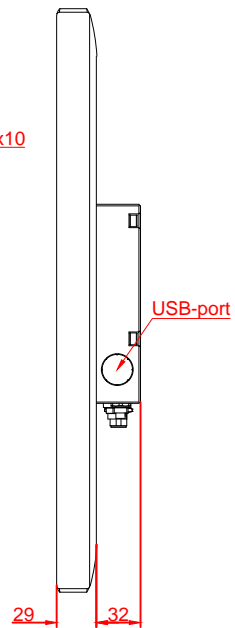

CP3919-M575-E274  
main dimensions and  
fixing points  
dimensions in mm

bottom view

rear view

right view

front view