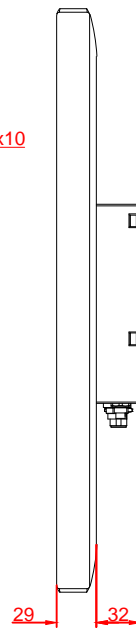

CP3919-M575  
main dimensions and  
fixing points  
dimensions in mm

bottom view

rear view

right view

front view