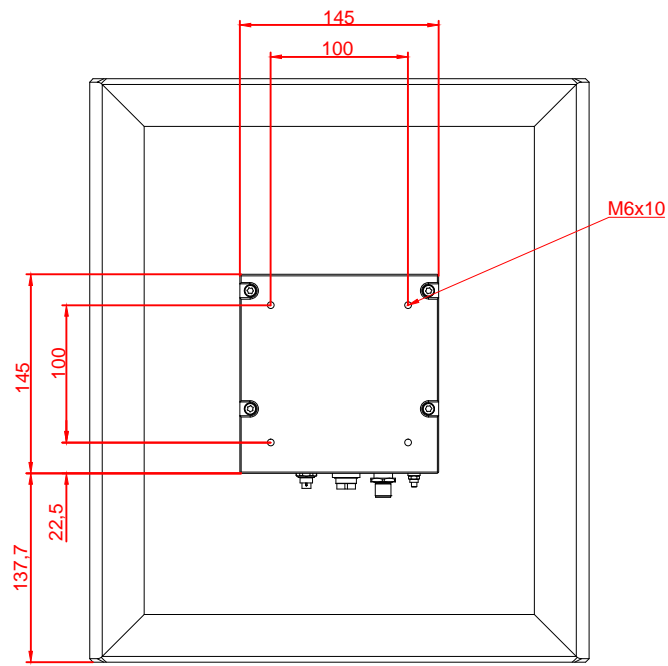

CP3919-M575  
main dimensions and  
fixing points  
dimensions in mm

bottom view

rear view

right view

front view