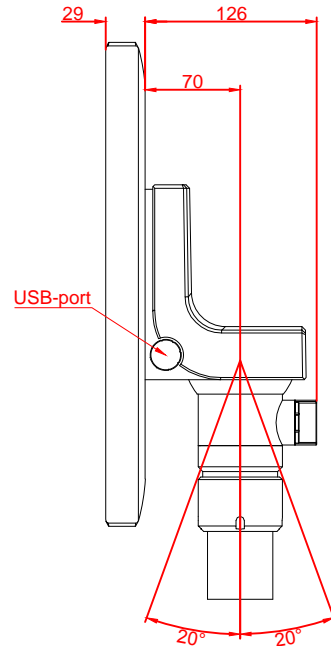

CP3919-M751-E274

main dimensions and
fixing points

dimensions in mm

bottom view

rear view

right view

front view