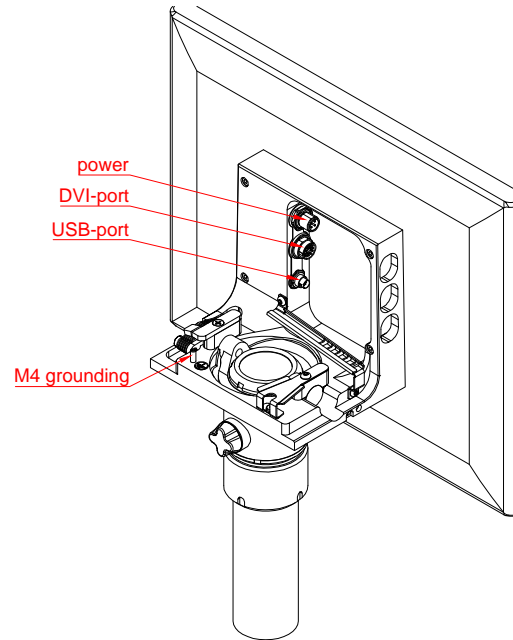

CP3919-M751-E274

main dimensions and
fixing points

dimensions in mm

bottom view

rear view

right view

front view