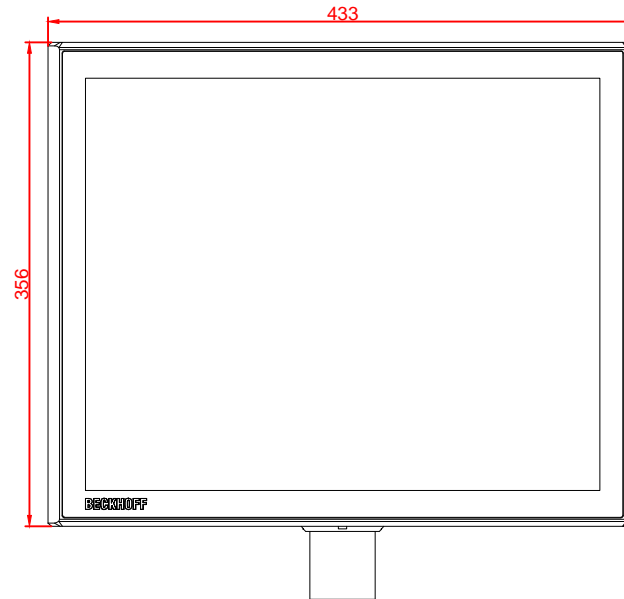

CP3919-M751-E274

main dimensions and
fixing points

dimensions in mm

bottom view

rear view

right view

front view