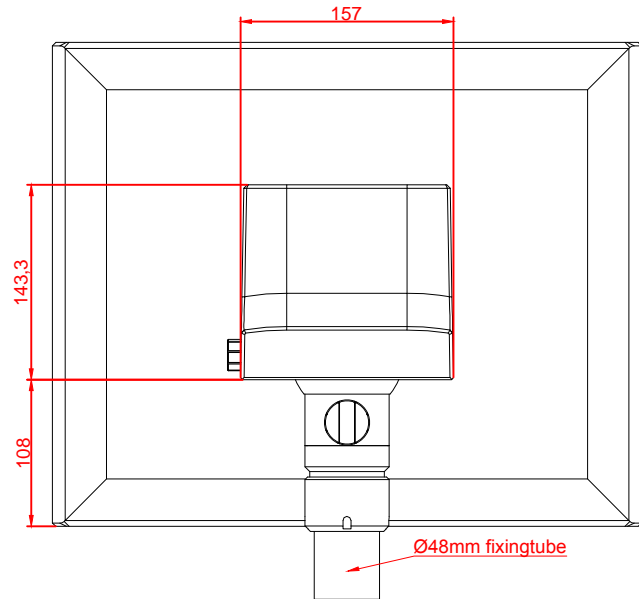

CP3919-M751-E274

main dimensions and
fixing points

dimensions in mm

bottom view

rear view

right view

front view