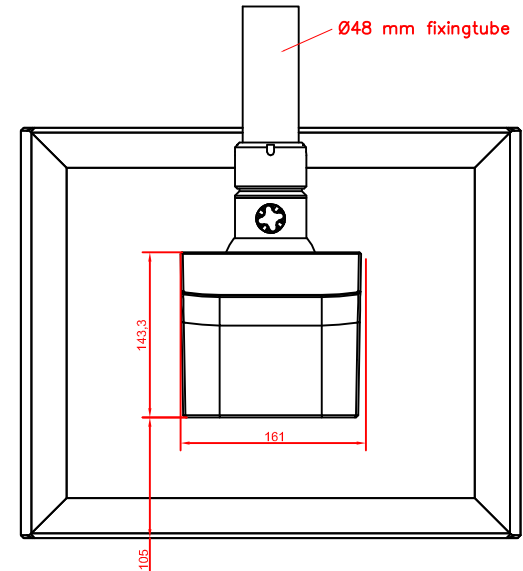

front view

left view

rear view

top view

CP3919-M750
main dimensions
dimensions in mm